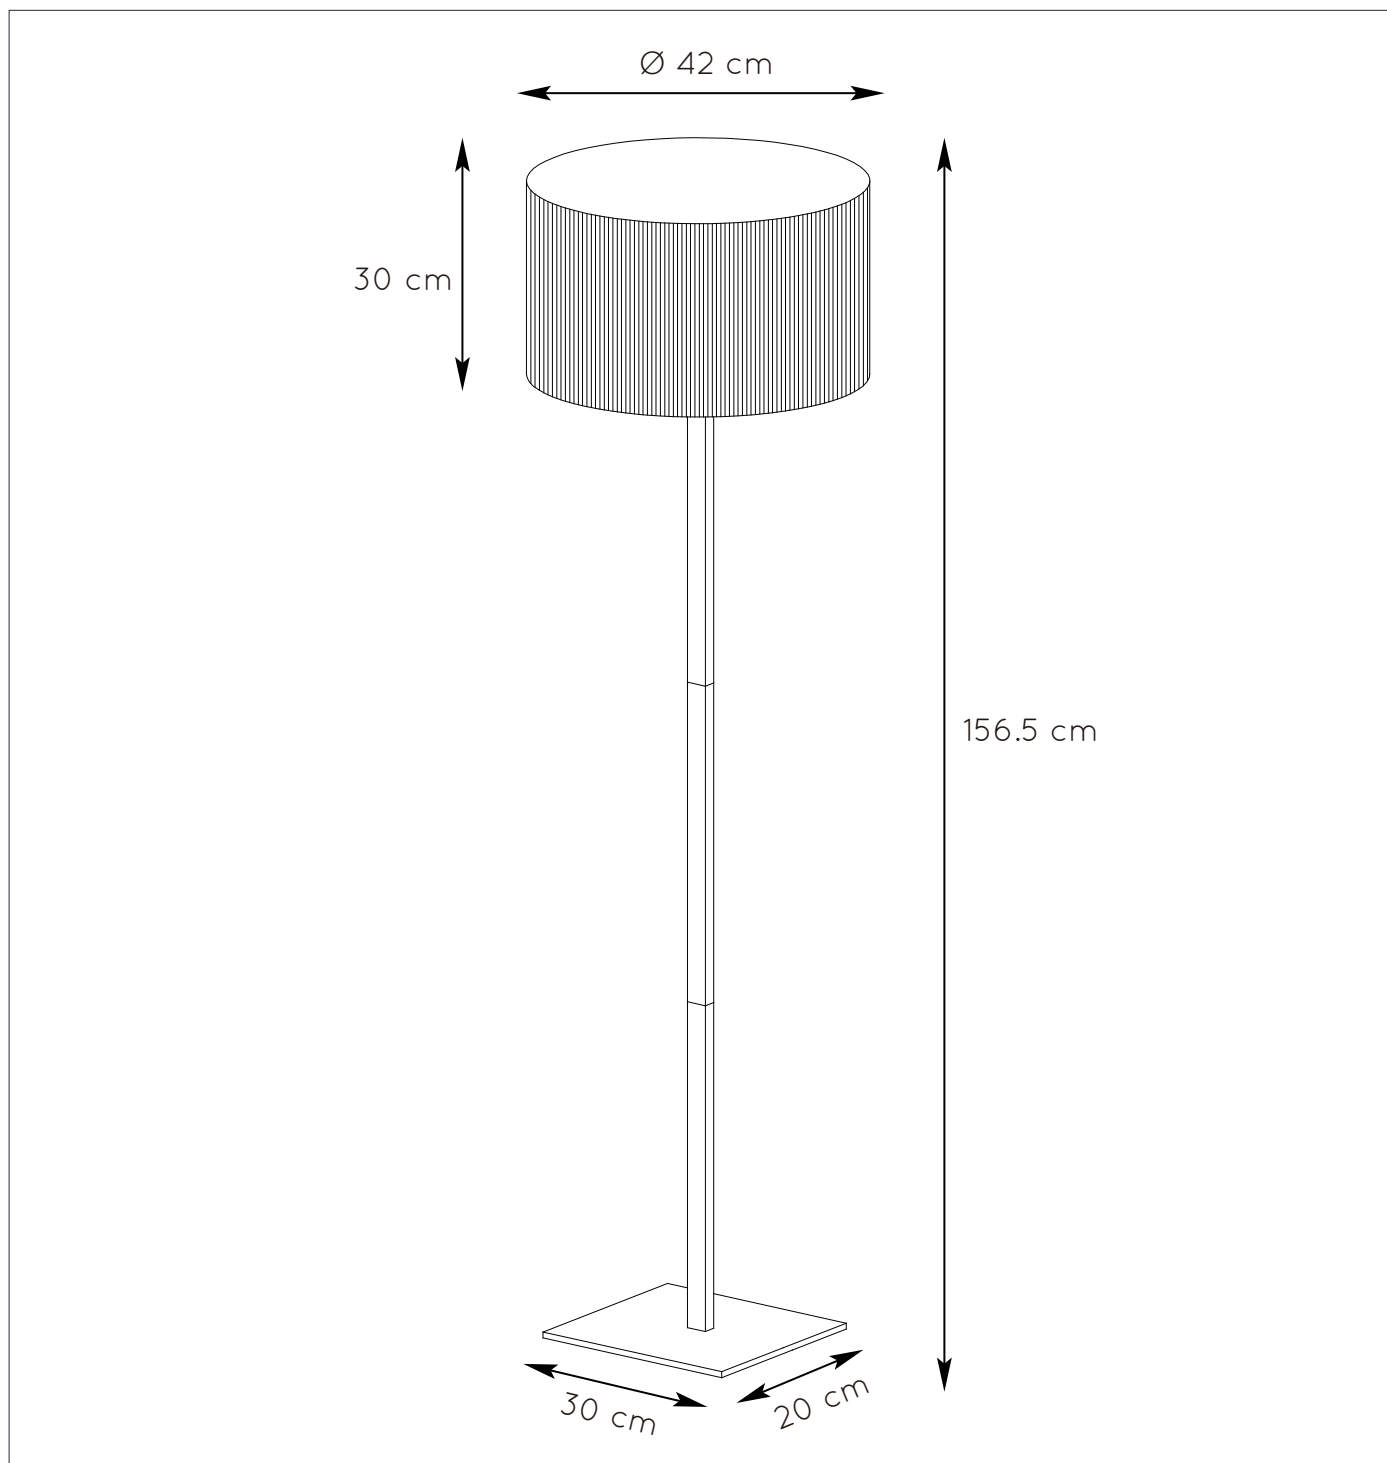

MAGIUS

Item number : 03729/81/30

EAN code : 5411212031327

For more specifications, dimensions please visit

www.lucide.com