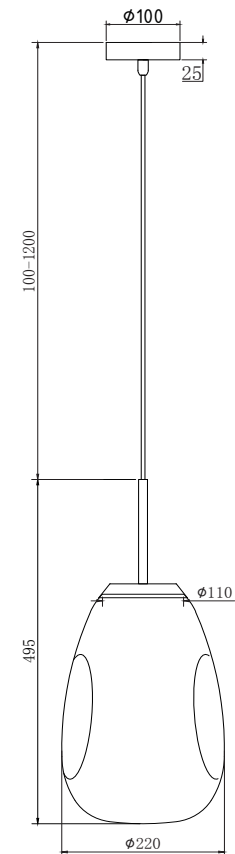

Instruction

P013PL-01CH

1 x E27 (60W)

Model: P013PL-01CH
Collection: Pendant
Series: Mabell

Ceiling Lamps