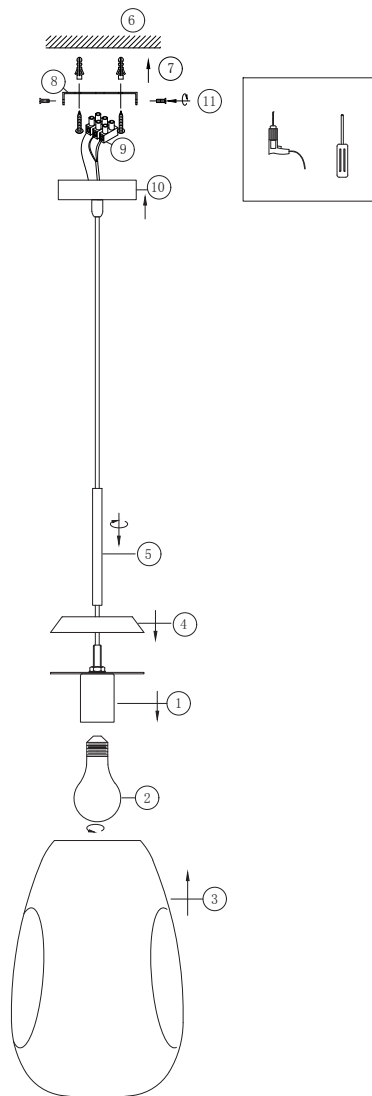

Instruction

P013PL-01CH

1 x E27 (60W)

Model: P013PL-01CH
Collection: Pendant
Series: Mabell

Ceiling Lamps