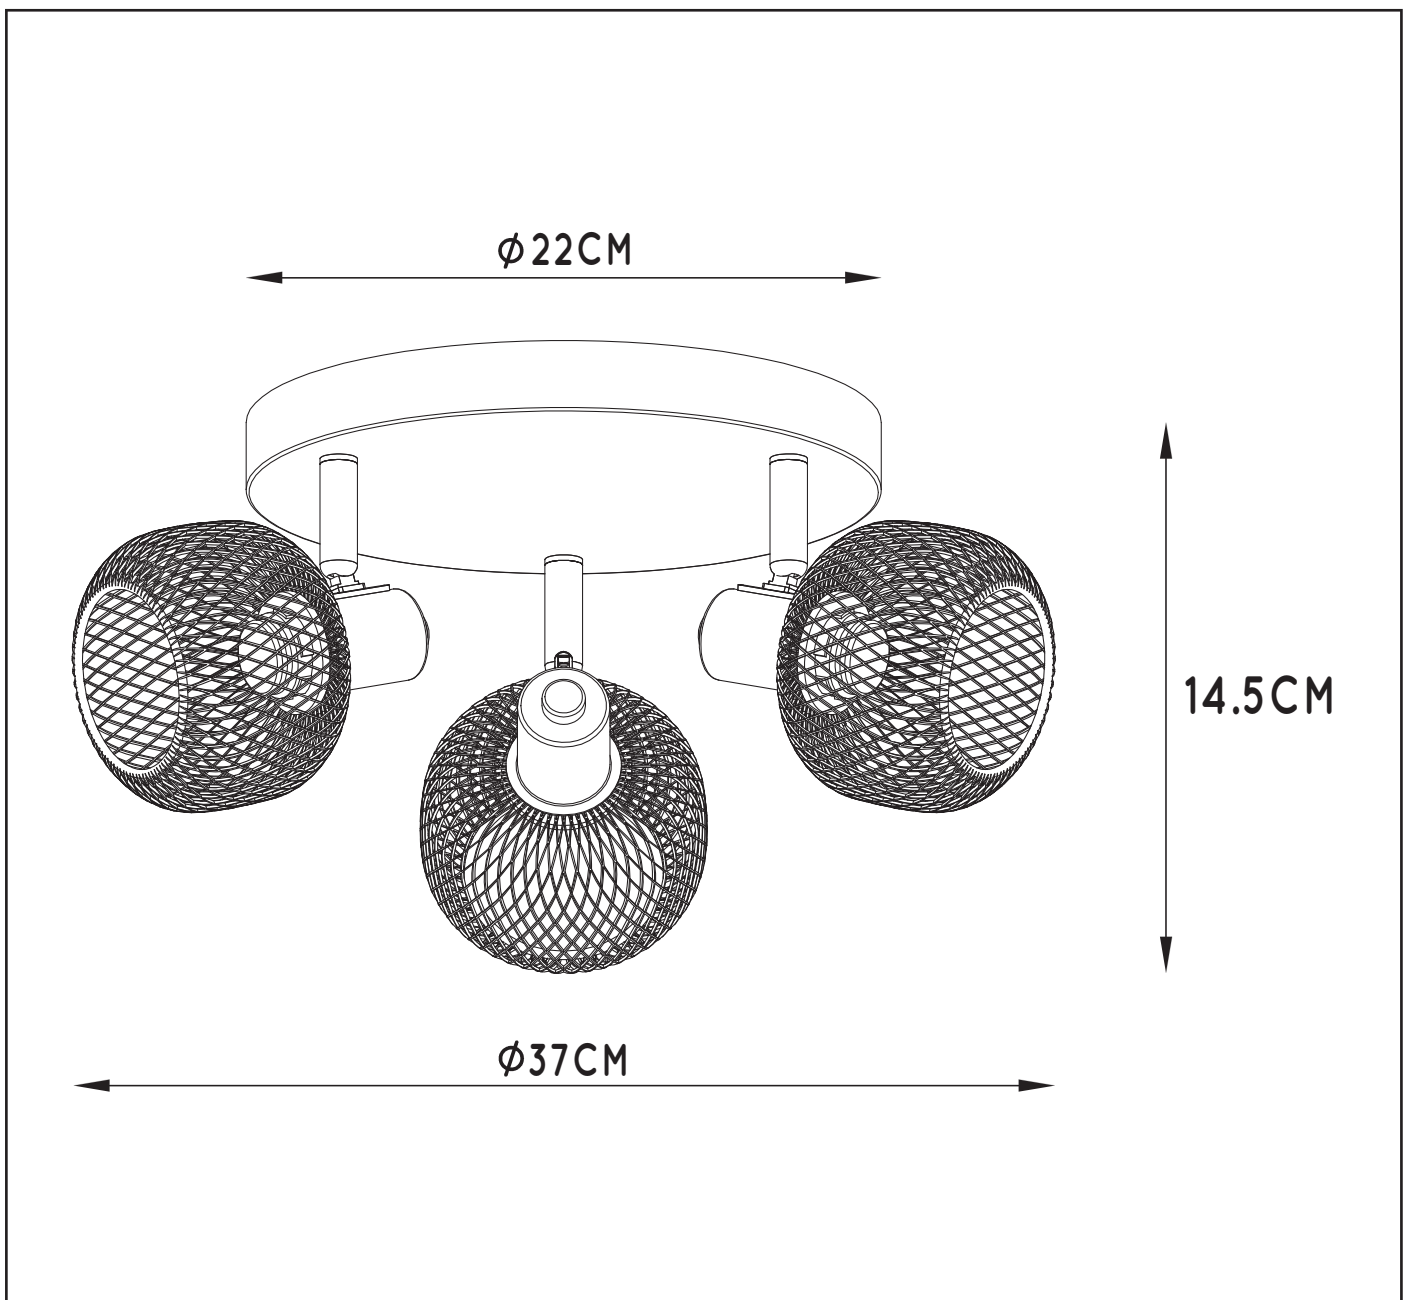

**RECOMMENDED LUCIDE
LIGHT SOURCE**

49046/03/62
Light source dimmable : Yes
Light source incl. : No

General

Dimensions LxWxH : $\phi 37 \times 14.5$ cm
Heigth minimum : -
Heigth maximum : 14.5cm
Dimensions shade LxWxH : $\phi 10 \times H7.5$
Main material : Metal
Ceiling rose material : Metal
Color : black
Style : Retro
Shape : Round
Weight : 0.7Kg
Warranty : 2 years

Product specifications

Dimmable : Yes
Light direction : around
Adjustable in heigth : No
(Before Installation)
Directional : rotatable and tiltable
Cable :
Cable length : -
Sensor : Without Sensor
Control : Light Switch Control
IP-Class : 20
Electric class : 1
Light source including ? : No
Lamp socket : E14
Light source number : 3
Power requirements : 220-240V~50Hz
Bulb type & maximum wattage : E14 Max 25W

For more specifications of this product please visit
www.lucide.com

MAREN

Item number :77978/13/30

EAN code :5411212771131

LUCIDE

INSTALLATION DRAWING SPECIFICATIONS