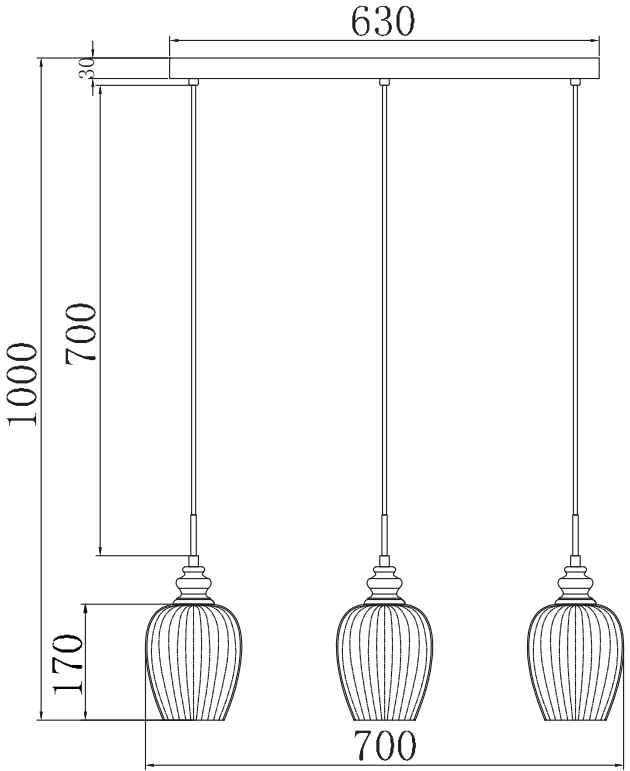

# Instruction

Collection: Modern  
Series: Blues  
Model: MOD044-PL-03-N  
Pendant lamp

A = 27

– Pendant lamp

3 x E14 (40w)

**MAYTONI**  
DECORATIVE LIGHTING

[www.maytoni.de](http://www.maytoni.de)