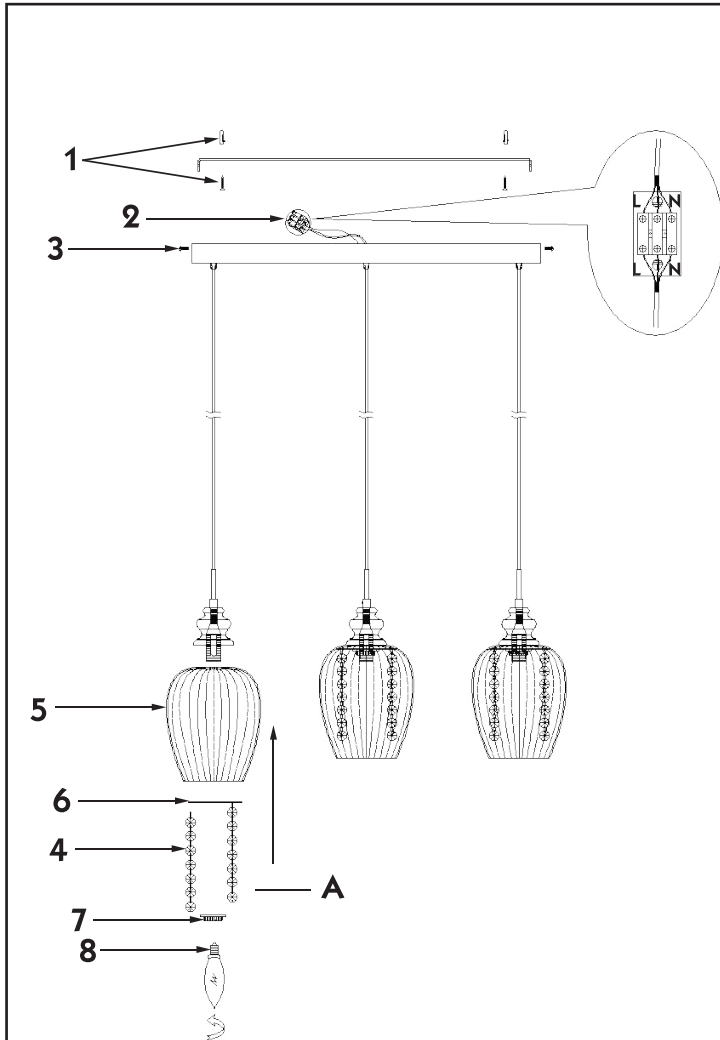

# Instruction

Collection: Modern  
Series: Blues  
Model: MOD044-PL-03-N  
Pendant lamp

A = 27

– Pendant lamp

3 x E14 (40w)

**MAYTONI**  
DECORATIVE LIGHTING

[www.maytoni.de](http://www.maytoni.de)