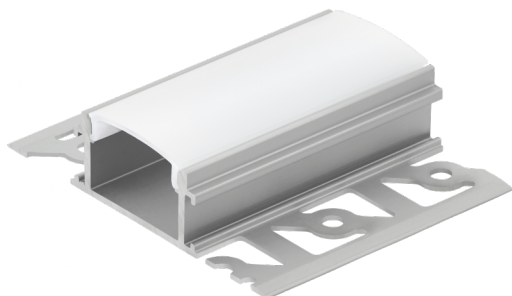

99495 RECESSED PROFILE 4

General Information

Material number	99495
Type	accessory
Product segment	Indoor
Theme	sonstige / nicht zuordenbar

Dimensions

Article Height (in mm)	14
Article Width (in mm)	62
Article Length (in mm)	1000

Material & Colour

Enclosure Material	aluminium
Enclosure Colour	aluminium
Glass/Shade Material	plastic
Glass/Shade Colour	white

Functionality

Switch Type	without switch
Battery	No

Technical Information

Mains Voltage	without
Operation Voltage	without