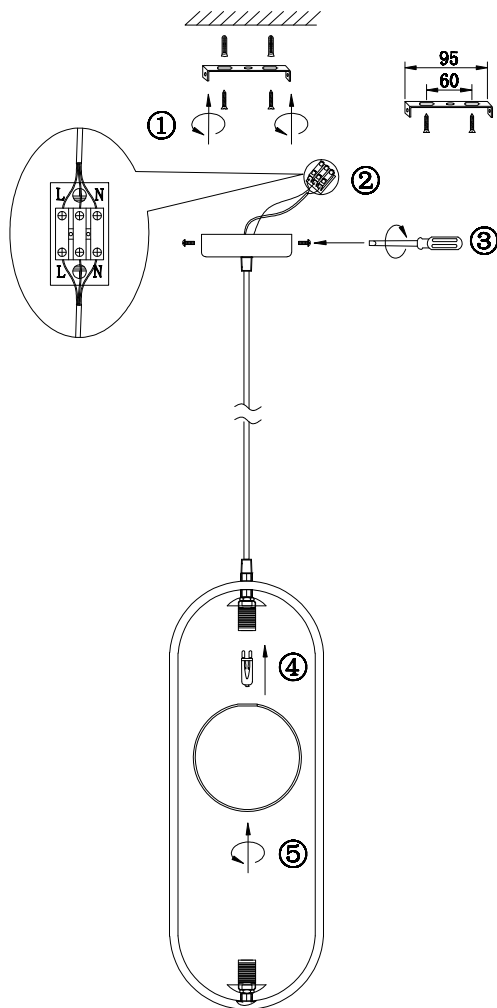

Instruction

MOD013PL-02W

2 x G9 (25W)

Model: MOD013PL-02W
Collection: Pendant
Series: Ring

Ceiling Lamps