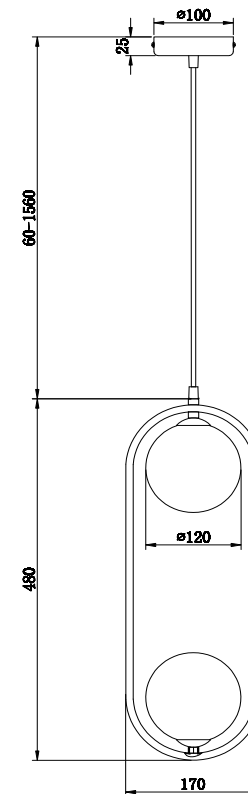

Instruction

MOD013PL-02W

2 x G9 (25W)

Model: MOD013PL-02W
Collection: Pendant
Series: Ring

Ceiling Lamps