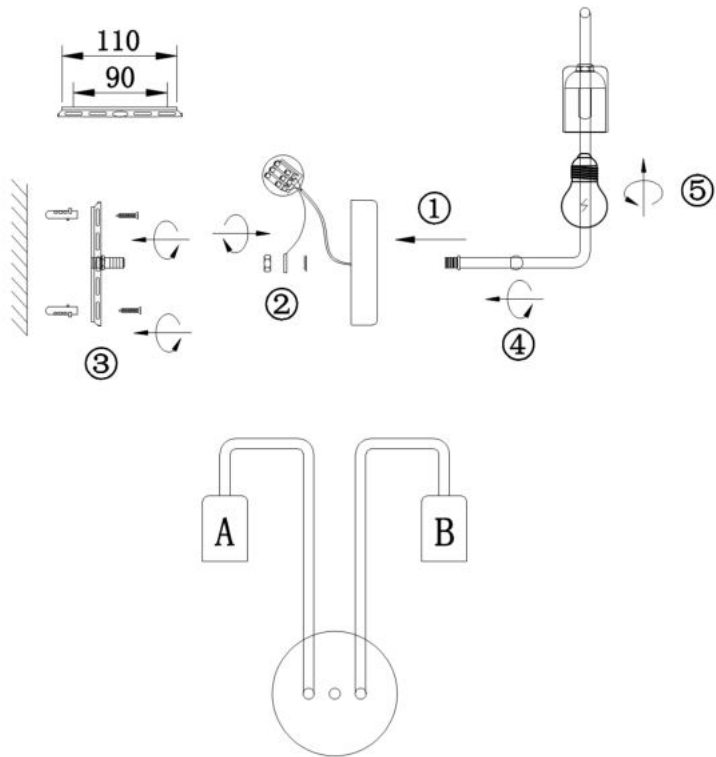

Instruction

Collection: LOFT
Series: GILBERT
Model: T532WL-02B
Ceiling

2 x E27 (60W)

MAYTONI
DECORATIVE LIGHTING

www.maytoni.de