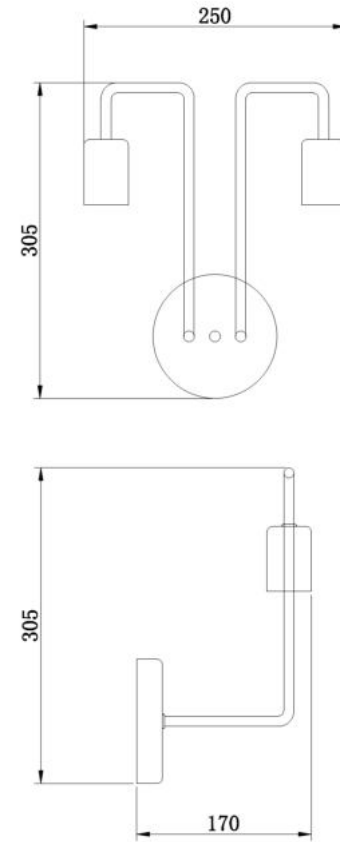

Instruction

Collection: LOFT
Series: GILBERT
Model: T532WL-02B
Ceiling

2 x E27 (60W)

MAYTONI
DECORATIVE LIGHTING

www.maytoni.de