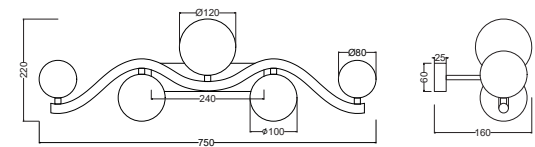

# Instruction

MOD059WL-05G

5 x G9 (28W)

Recommended to use with LED bulbs

Model: MOD059WL-05G

Collection: Modern

Series: Uva

Wall Lamps