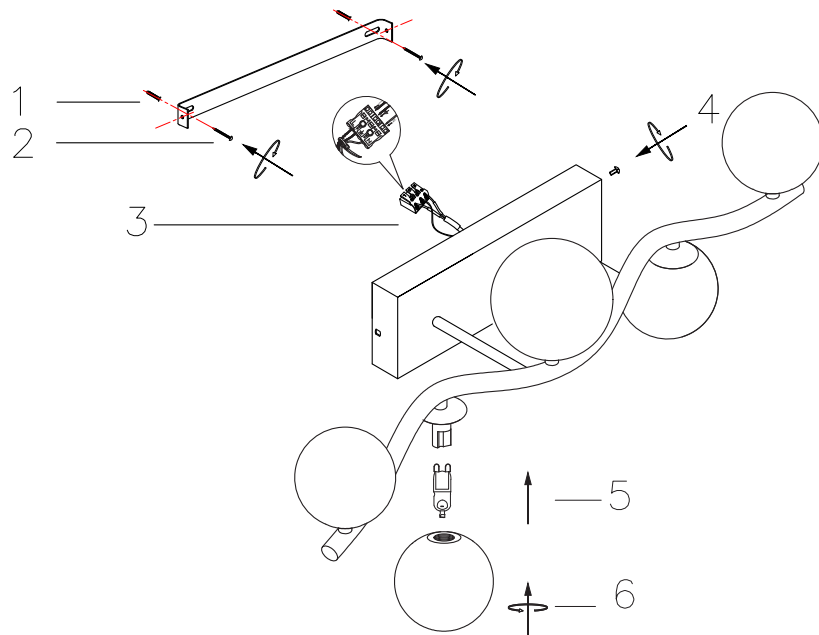

# Instruction

MOD059WL-05G

5 x G9 (28W)

Recommended to use with LED bulbs

Model: MOD059WL-05G

Collection: Modern

Series: Uva

Wall Lamps