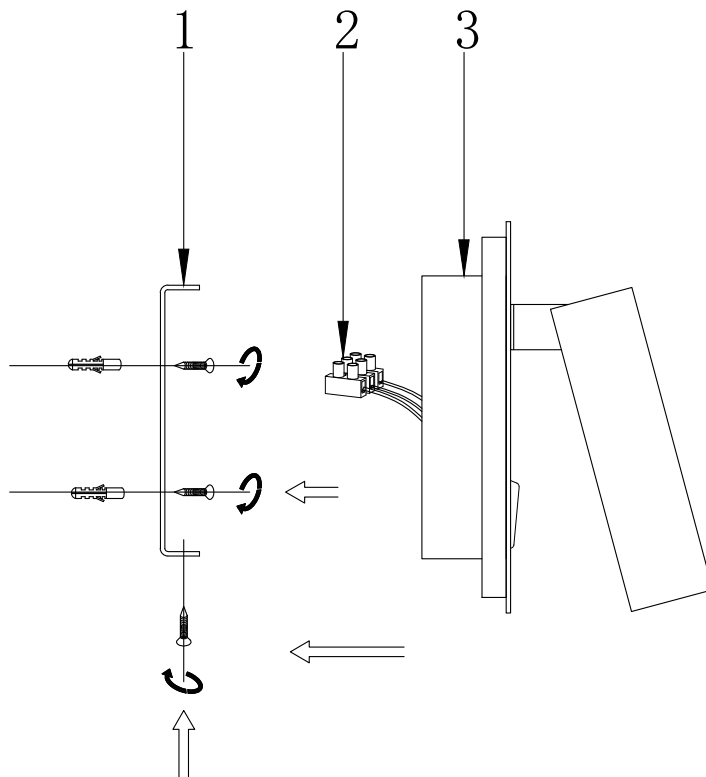

Instruction

C175-WL-01-6W-B

MAX 9W
540 Lumen

Model: C175-WL-01-6W-B
Collection: Ceiling & wall
Series: los176

Wall Lamps