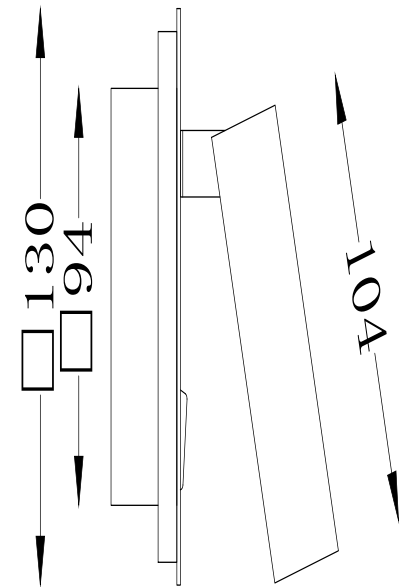

Instruction

C175-WL-01-6W-B

MAX 9W
540 Lumen

Model: C175-WL-01-6W-B
Collection: Ceiling & wall
Series: los176

Wall Lamps