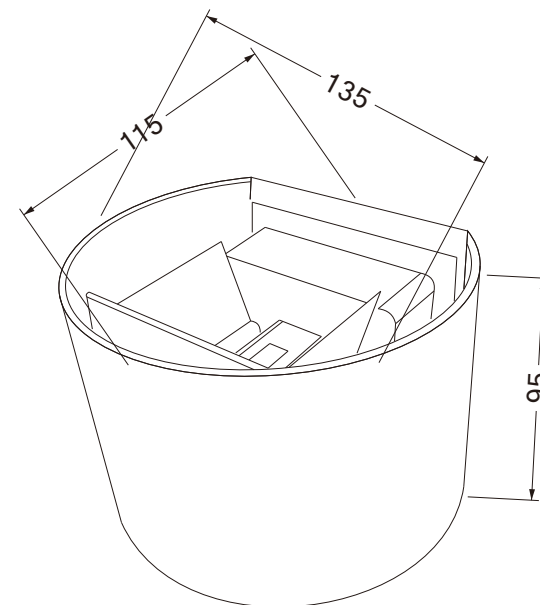

Instruction

O573WL-L6GR

Gross Weight: 0,72 kg

Net Weight: 0,65 kg

Volume: 0,001903 m3

Weight and Volume Margin of Error: ±10%

Color: Grey

Material: Metal

MAX 6W
360 Lumen

Model: O573WL-L6GR

Collection: Outdoor

Series: Fulton

Wall Lamps