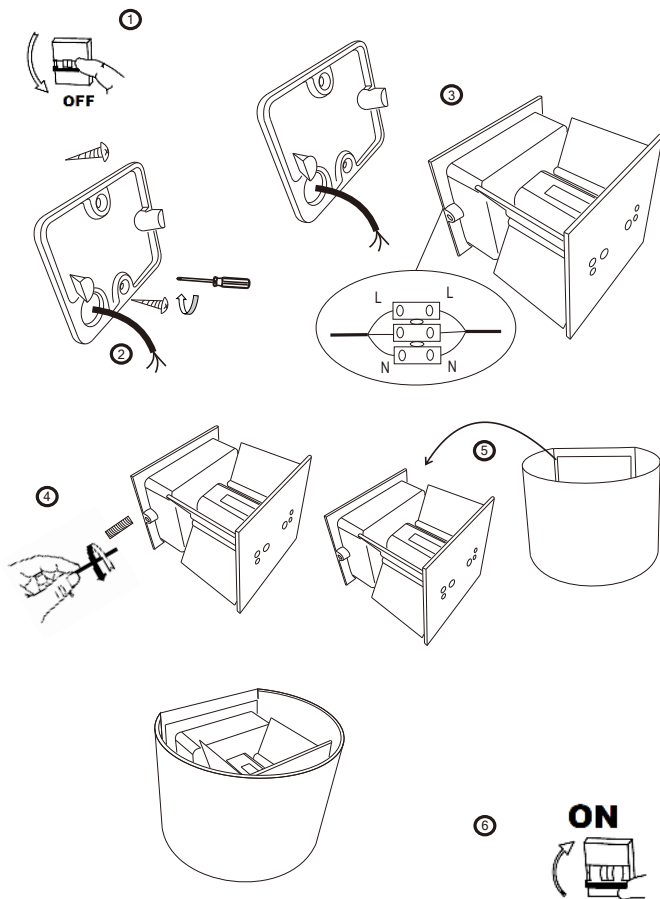

Instruction

O573WL-L6GR

Gross Weight: 0,72 kg

Net Weight: 0,65 kg

Volume: 0,001903 m3

Weight and Volume Margin of Error: ±10%

Color: Grey

Material: Metal

MAX 6W
360 Lumen

Model: O573WL-L6GR

Collection: Outdoor

Series: Fulton

Wall Lamps