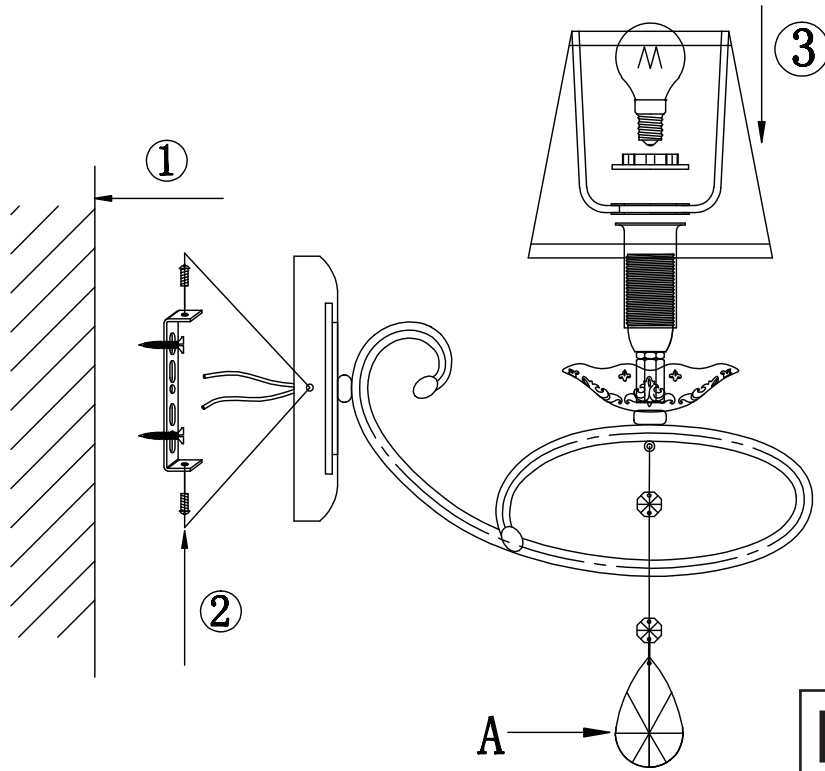

Instruction

Collection: Elegant
Series: Passarinho
Model: ARM001-01-W
Wall-mounted

A=1

– Wall-mounted

1 x E14 (40w)

MAYTONI
DECORATIVE LIGHTING

www.maytoni.de