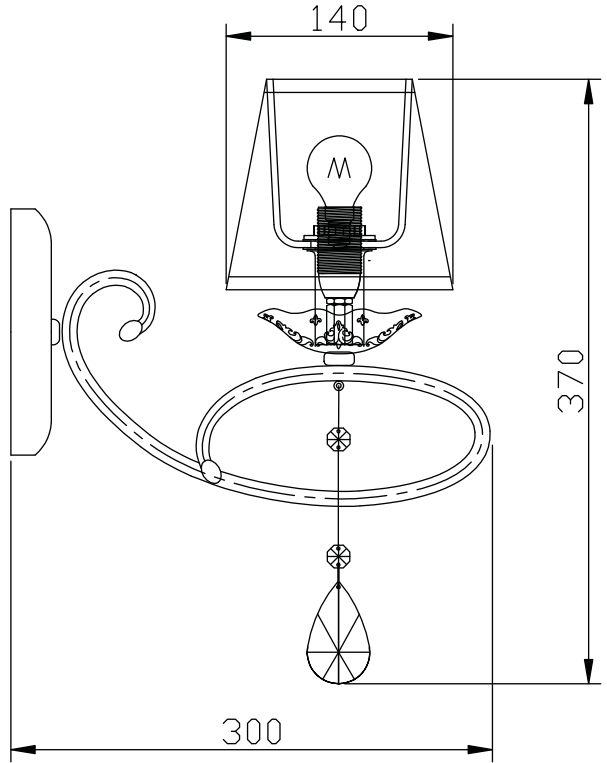

Instruction

Collection: Elegant
Series: Passarinho
Model: ARM001-01-W
Wall-mounted

A=1

– Wall-mounted

1 x E14 (40w)

MAYTONI
DECORATIVE LIGHTING

www.maytoni.de