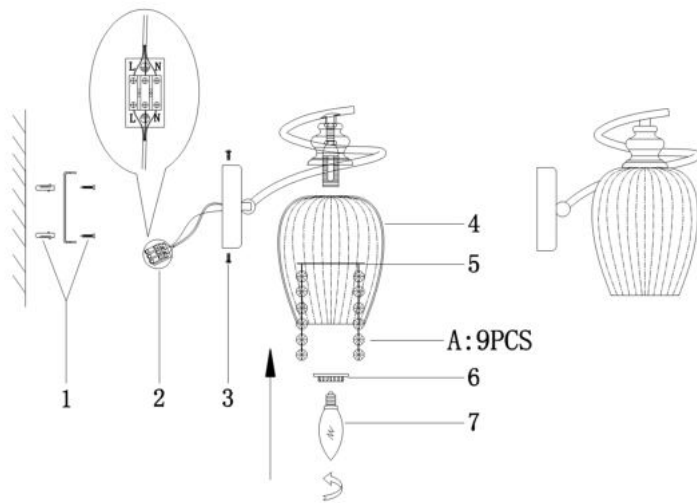

# Instruction

Collection: MODERN  
Series: BLUES  
Model: MOD033-WL-01-N  
Wall

- Wall

1 x E14 (40W)

**MAYTONI**  
DECORATIVE LIGHTING

[www.maytoni.de](http://www.maytoni.de)