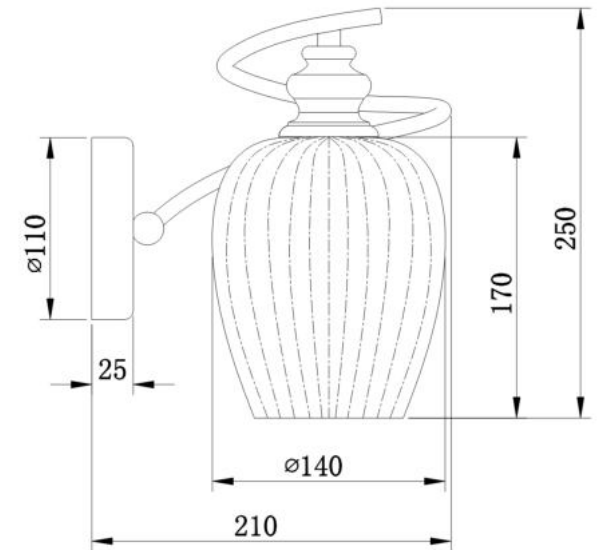

# Instruction

Collection: MODERN  
Series: BLUES  
Model: MOD033-WL-01-N  
Wall

- Wall

1 x E14 (40W)

**MAYTONI**  
DECORATIVE LIGHTING

[www.maytoni.de](http://www.maytoni.de)