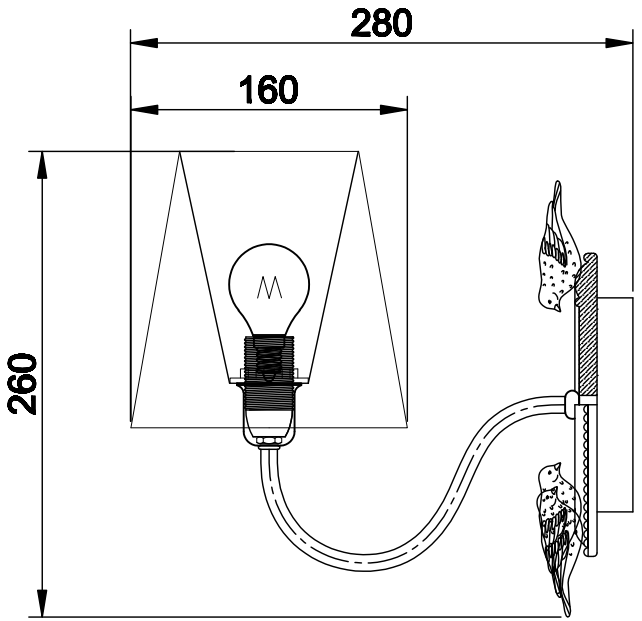

Instruction

Collection: Elegant
Series: Bouquet
Model: ARM023-01-S
Wall-mounted

– Wall-mounted

1 x E14 (40w)

MAYTONI
DECORATIVE LIGHTING

www.maytoni.de