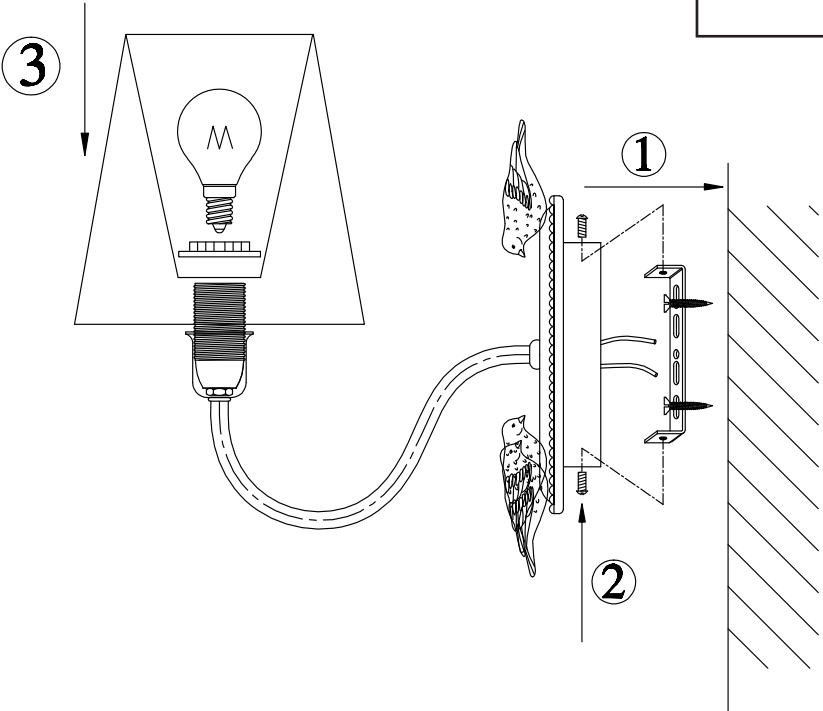

Instruction

Collection: Elegant
Series: Bouquet
Model: ARM023-01-S
Wall-mounted

– Wall-mounted

1 x E14 (40w)

MAYTONI
DECORATIVE LIGHTING

www.maytoni.de