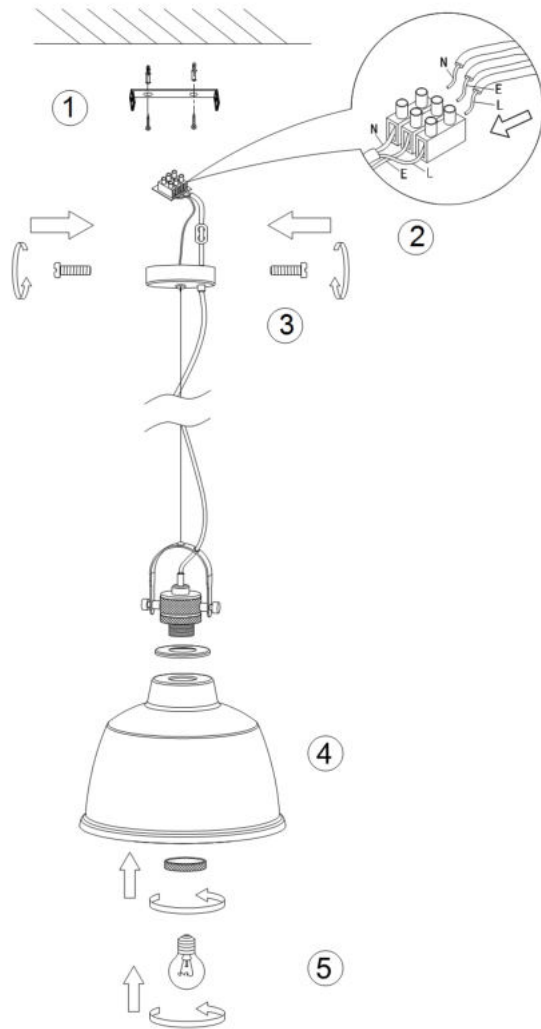

Instruction

Collection: LOFT
Series: DOMINO
Model: T163PL-01C
Ceiling

- Ceiling

1 x E27 (40W)

MAYTONI
DECORATIVE LIGHTING

www.maytoni.de