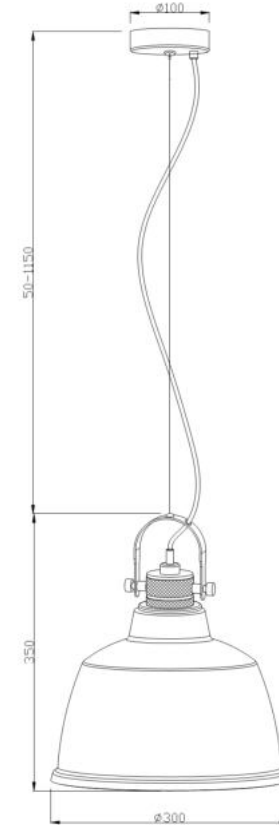

Instruction

Collection: LOFT
Series: DOMINO
Model: T163PL-01C
Ceiling

- Ceiling

1 x E27 (40W)

MAYTONI
DECORATIVE LIGHTING

www.maytoni.de