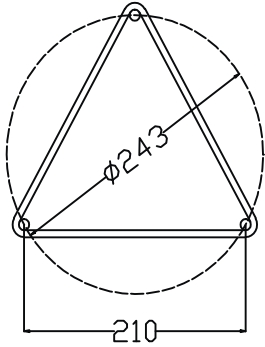

Instruction

Collection: OUTDOOR

Series: BASE

Model: S-BASE-BIG-102

MAYTONI
DECORATIVE LIGHTING

www.maytoni.de