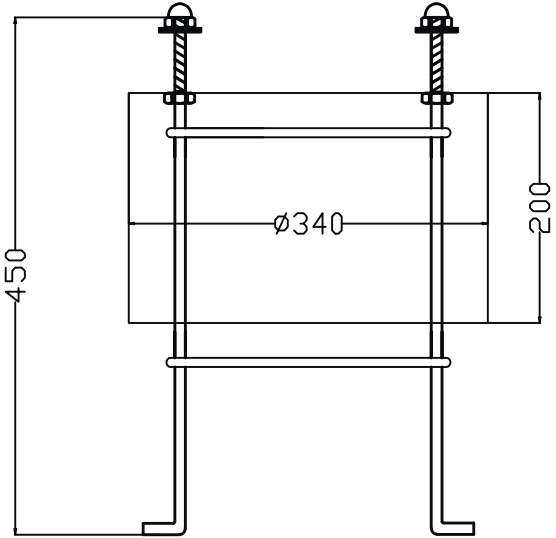

Instruction

Collection: OUTDOOR

Series: BASE

Model: S-BASE-BIG-102

MAYTONI
DECORATIVE LIGHTING

www.maytoni.de