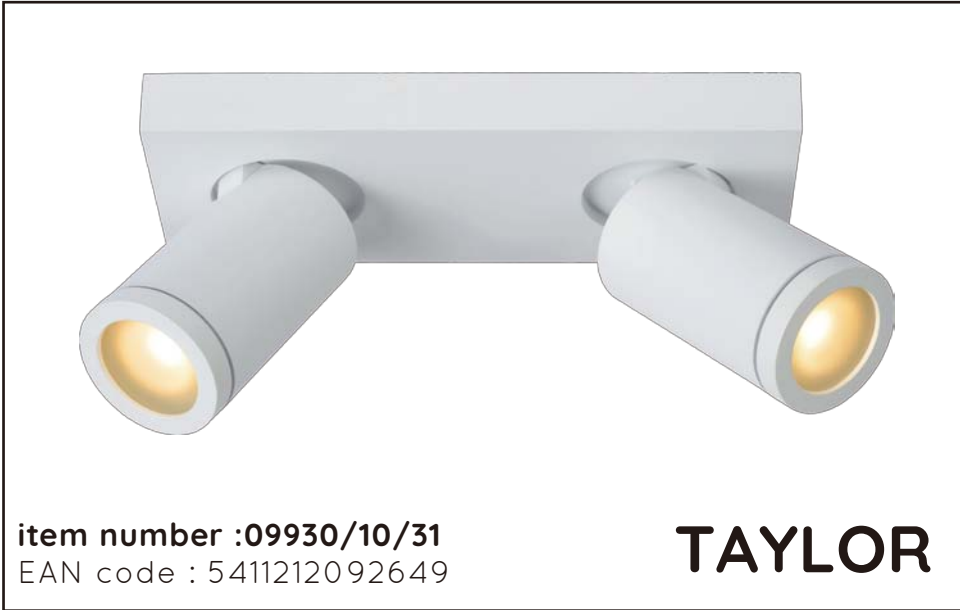

LUCIDE

GENERAL SPECIFICATIONS

RECOMMENDED LUCIDE LIGHT SOURCE

49009/05/30
Light source dimmable : Yes. Dim to warm
Light source incl. : Yes

General

Dimensions LxWxH : 24cm x 10cm x 12.3cm
Height maximum : 12.3 cm
Dimensions shade LxWxH : Ø5.7cm x 9.8cm
Main material : aluminium
Ceiling rose material : aluminium
Color : Sand White
Style : Modern
Shape : oblong
Weight : 1.15kg
Warranty : 2 years

Product specifications

Dimmable : Yes
Light direction : downward
Adjustable in height : Yes
Directional : Directional
Cable : Without Cable
Cable length : N/A
Sensor : Without Sensor
Control : Light Switch Control
IP-Class : 44
Electric class : 1
Light source including ? : Yes
Lamp socket : GU10
Light source number : 2
Power requirements : 220-240V ~50Hz
Bulb type & maximum wattage : GU10 LED MAX.2X5W