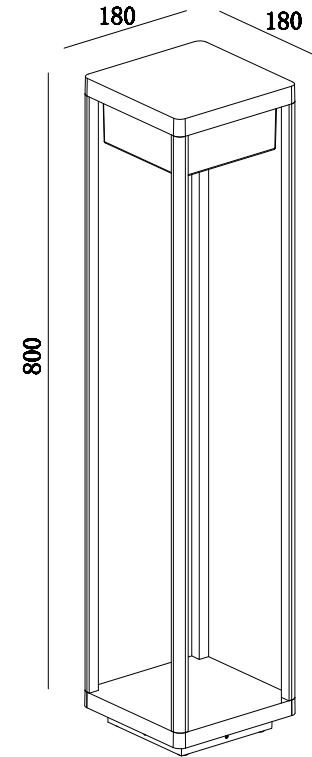

Instruction

O021FL-L10B3K

MAX 10W
520 Lumen

Model: O021FL-L10B3K
Collection: Outdoor
Series: Baker Street

Floor Lamps