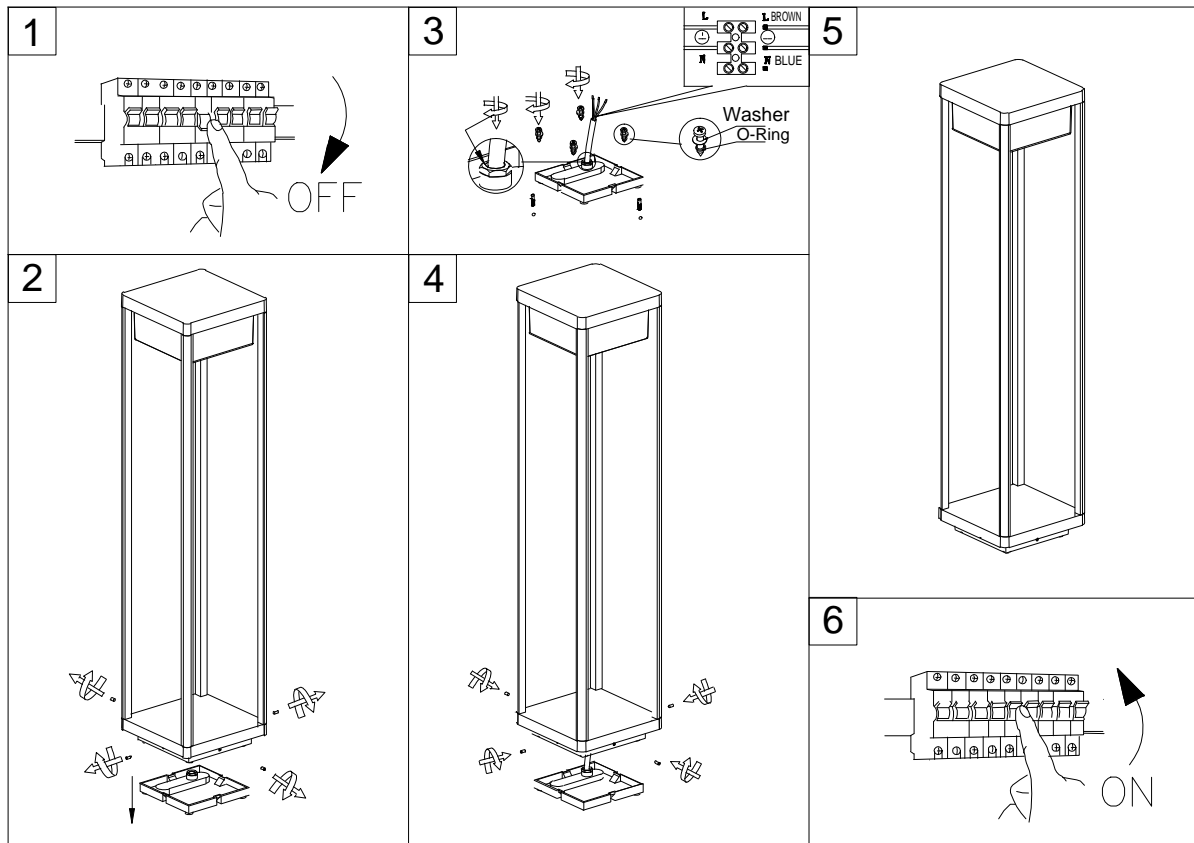

Instruction

O021FL-L10B3K

MAX 10W
520 Lumen

Model: O021FL-L10B3K
Collection: Outdoor
Series: Baker Street

Floor Lamps