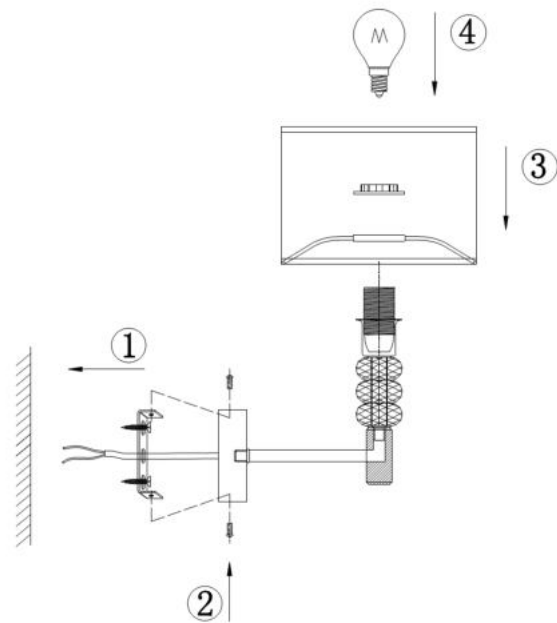

Instruction

Collection: MODERN
Series: LINCOLN
Model: MOD527WL-01N
Ceiling

- Ceiling

1 x E14 (40W)

MAYTONI
DECORATIVE LIGHTING

www.maytoni.de