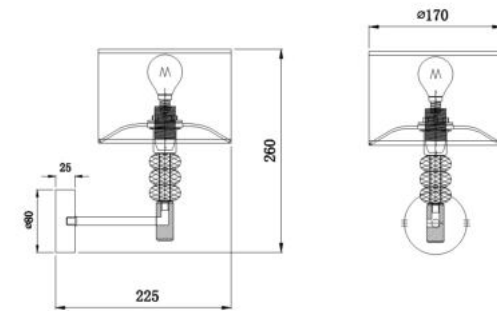

Instruction

Collection: MODERN
Series: LINCOLN
Model: MOD527WL-01N
Ceiling

- Ceiling

1 x E14 (40W)

MAYTONI
DECORATIVE LIGHTING

www.maytoni.de