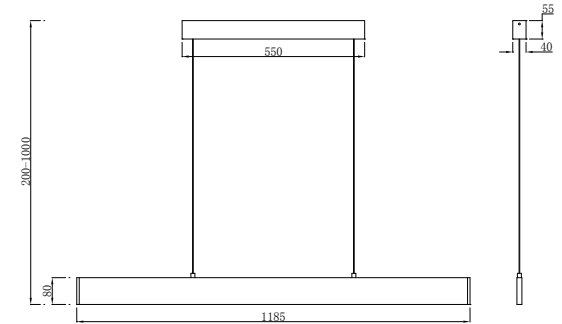

Instruction

P010PL-L30B4K

MAX 30W
1100 Lumen

Model: P010PL-L30B4K
Collection: Pendant
Series: Step

Pendant Lamps