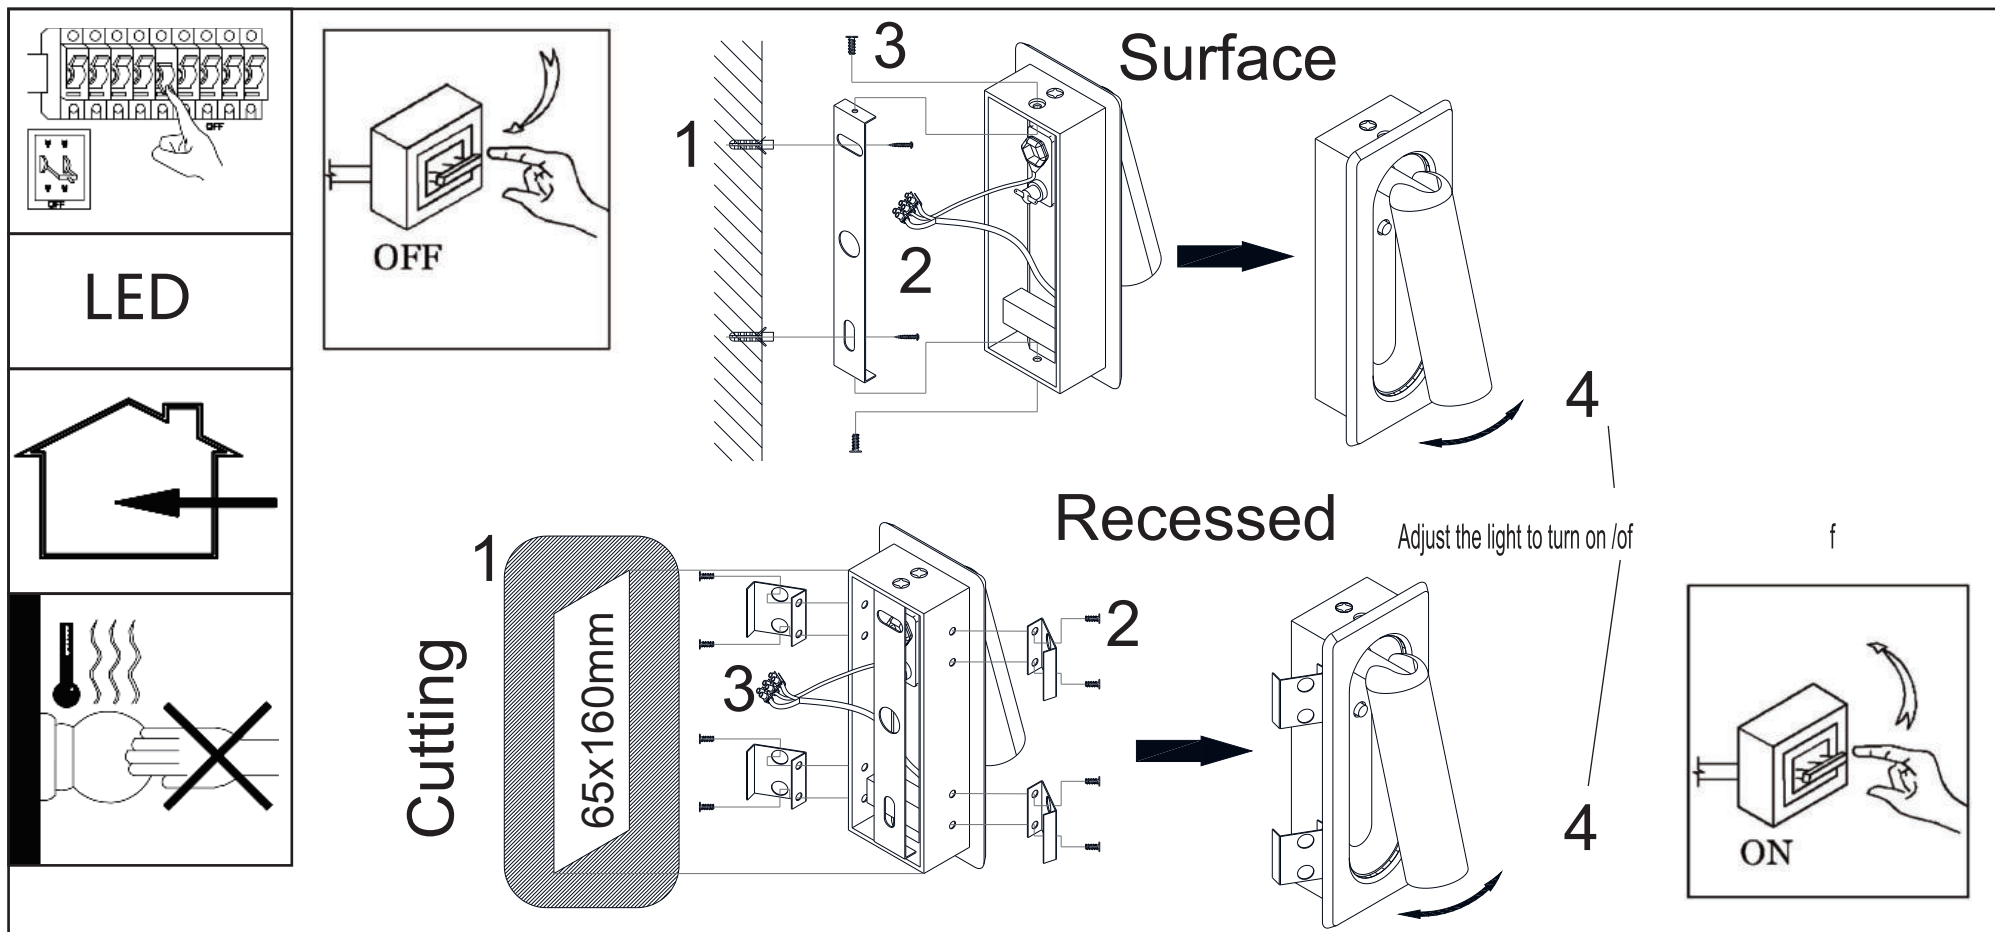

# ASSEMBLY INSTRUCTION / ИНСТРУКЦИЯ

Модели / Models: A8236AP-1SI / A8236AP-1BK / A8236AP-1SG

## Warning:

1. Turn off the main power at the circuit breaker before installing in order to prevent possible shock;
2. Don't exceed the rated voltage 230V;
3. Don't install on haven't finished ceiling and loose wood ceiling;
4. Do not use corrosive liquids to clean fixture such as acid, and alkaline liquids. Please use soft cloth when cleaning.