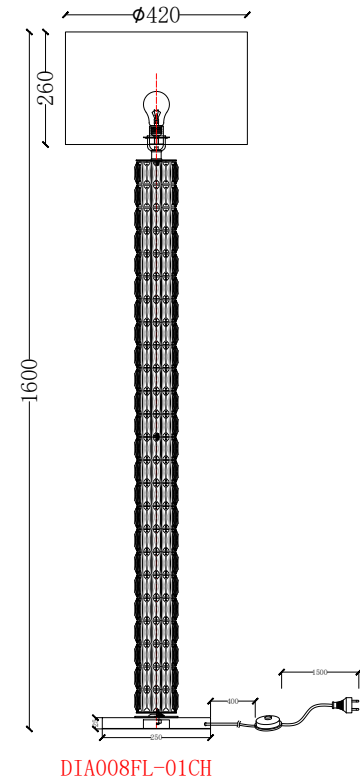

Instruction

DIA008FL-01CH

Gross Weight: 0 kg

Color: Chrome

Net Weight: 0 kg

Material: Metal

Volume: 0 m3

Weight and Volume Margin of Error: ±10%

1 x E27 (60W)

Model: DIA008FL-01CH

Collection: Modern

Series: Talento

Floor Lamps