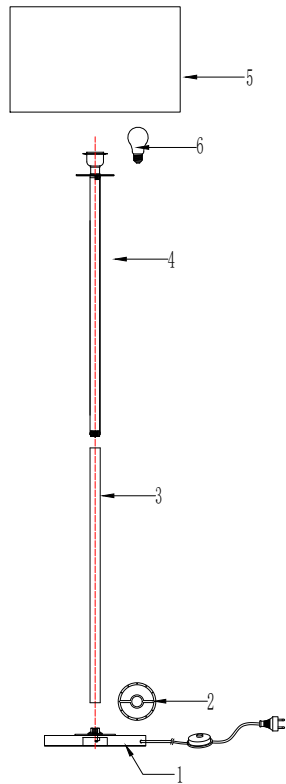

Instruction

DIA008FL-01CH

Gross Weight: 0 kg

Color: Chrome

Net Weight: 0 kg

Material: Metal

Volume: 0 m3

Weight and Volume Margin of Error: ±10%

1 x E27 (60W)

Model: DIA008FL-01CH

Collection: Modern

Series: Talento

Floor Lamps