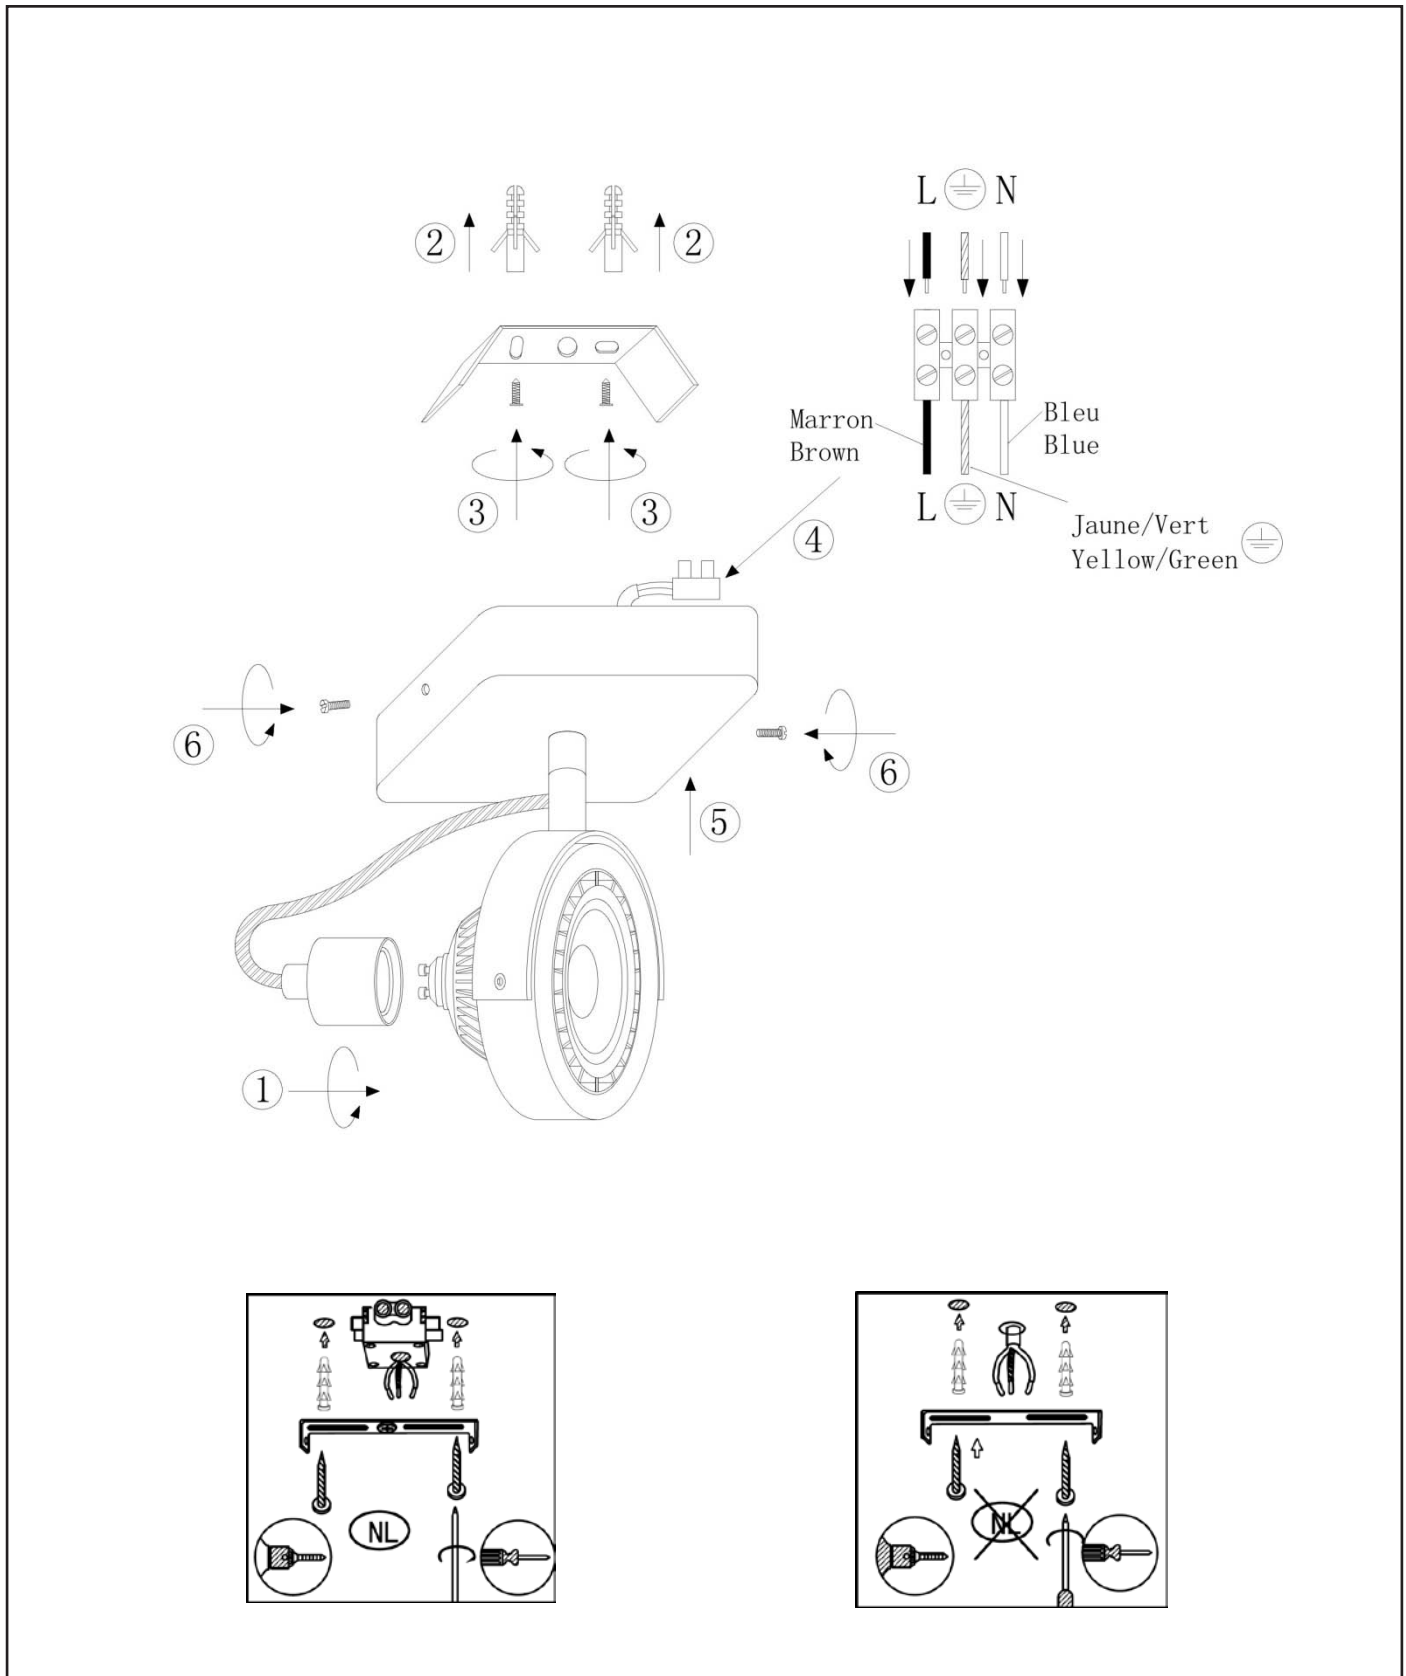

LUCIDE

INSTALLATION DRAWING SPECIFICATIONS

Dit product bevat een lichtbron van energie-efficiëntieklasse A.
Ce produit contient une source lumineuse de classe énergétique A.
This product contains a light source of energy efficiency class A.
Dieses Produkt enthält eine Lichtquelle der Energieeffizienzklasse A.
Ten produkt zawiera ród o wiat a o klasie efektywno ci energetycznej A.