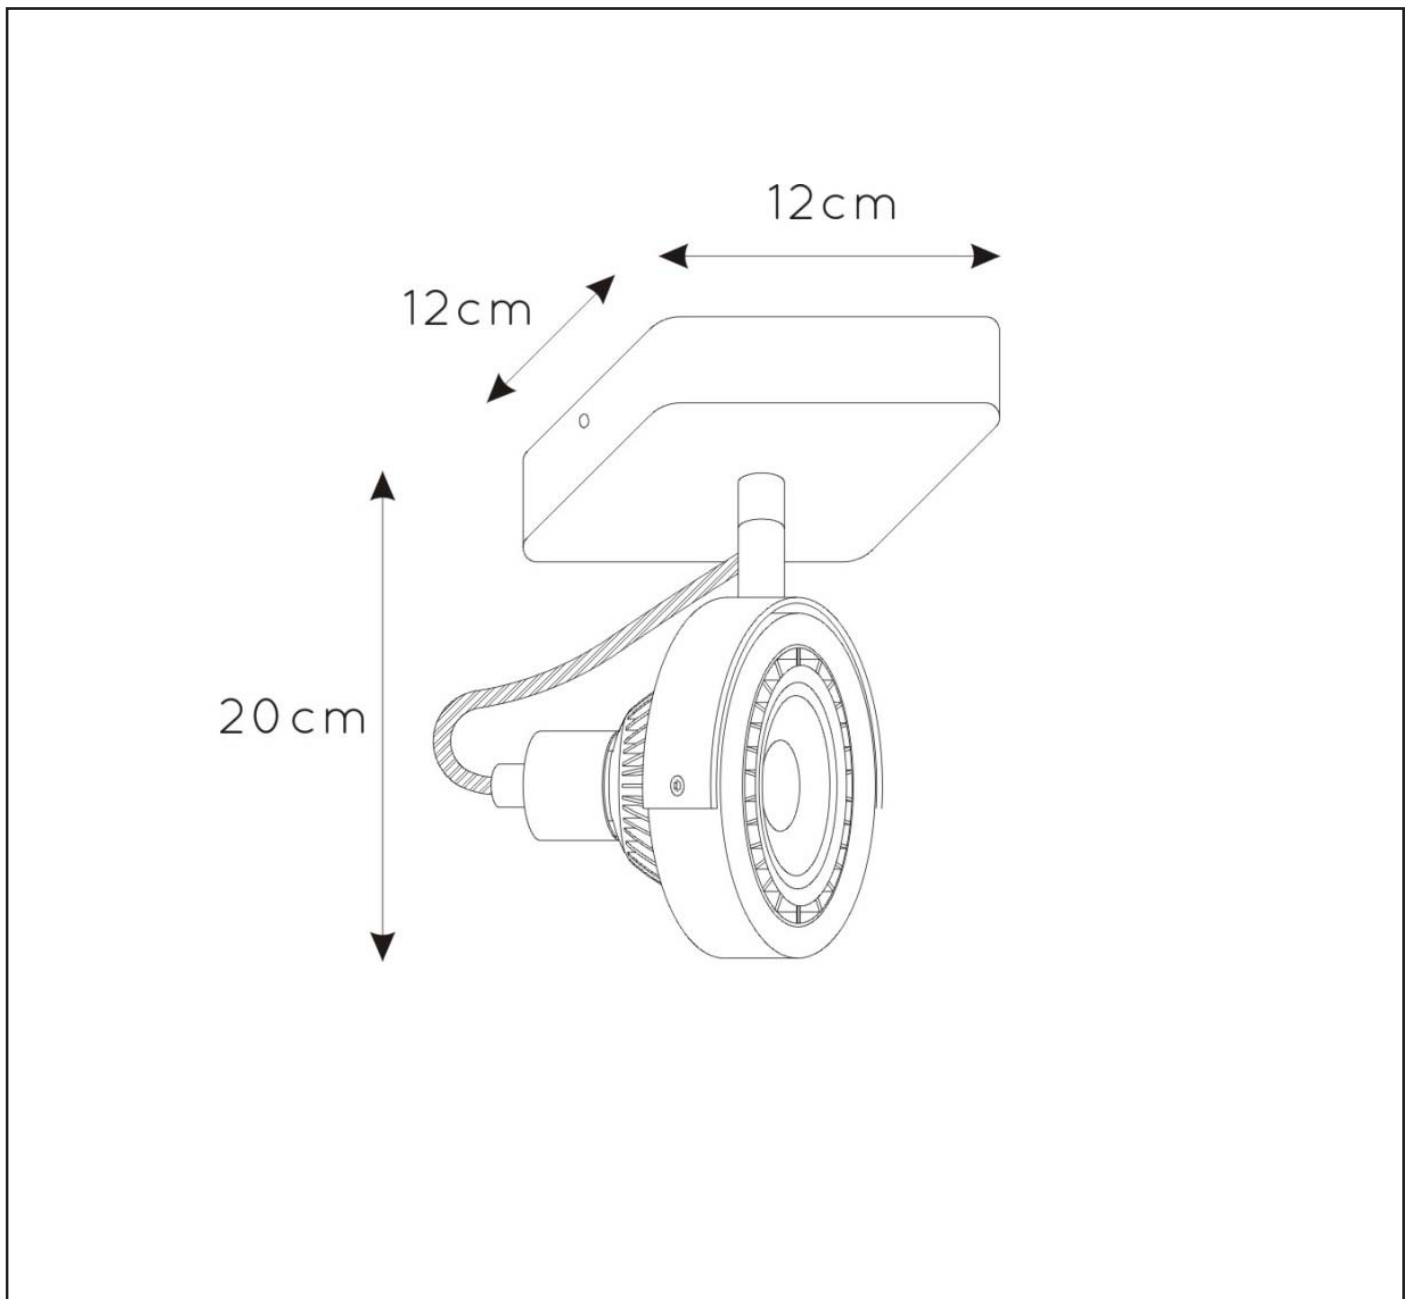

**RECOMMENDED
 LUCIDE LIGHT
 SOURCE**

490 41/12/30
 Light source dimmable :
 Yes, Dim to warm
 Light source incl. : Yes

General

Dimensions LxWxH : 12 cm x 12 cm x 20 cm
Height minimum : -
Height maximum : 20 cm
Dimensions shade LxWxH : cm x cm x cm
Main material : Steel+aluminium
Ceiling rose material : Steel
Color : Sandy black/Sandy white
Style : Modern
Shape : As shown
Weight : 1.7 kg
Warranty : 2 years

Product specifications

Dimmable : Yes
Light direction : Around (Head)
Adjustable in height : -
Directional : 330/120 degree
Cable : Yes, Cable on product
Cable length : 15cm
Sensor : Without Sensor
Control: Light Switch Control
IP-Class : 20
Electric class : 1
Light source including ?: Yes
Lamp socket : GU10
Light source number : 1
Power requirements : 220-240V~50Hz
Bulb type & maximum wattage : GU10 max.12W

For more specifications of this product please visit
www.lucide.com

TALA LED

Item number :31931/12/3

EAN code : 5411212315694

Item number :31931/12/31

EAN code : 5411212315700

For more specifications, dimensions please visit