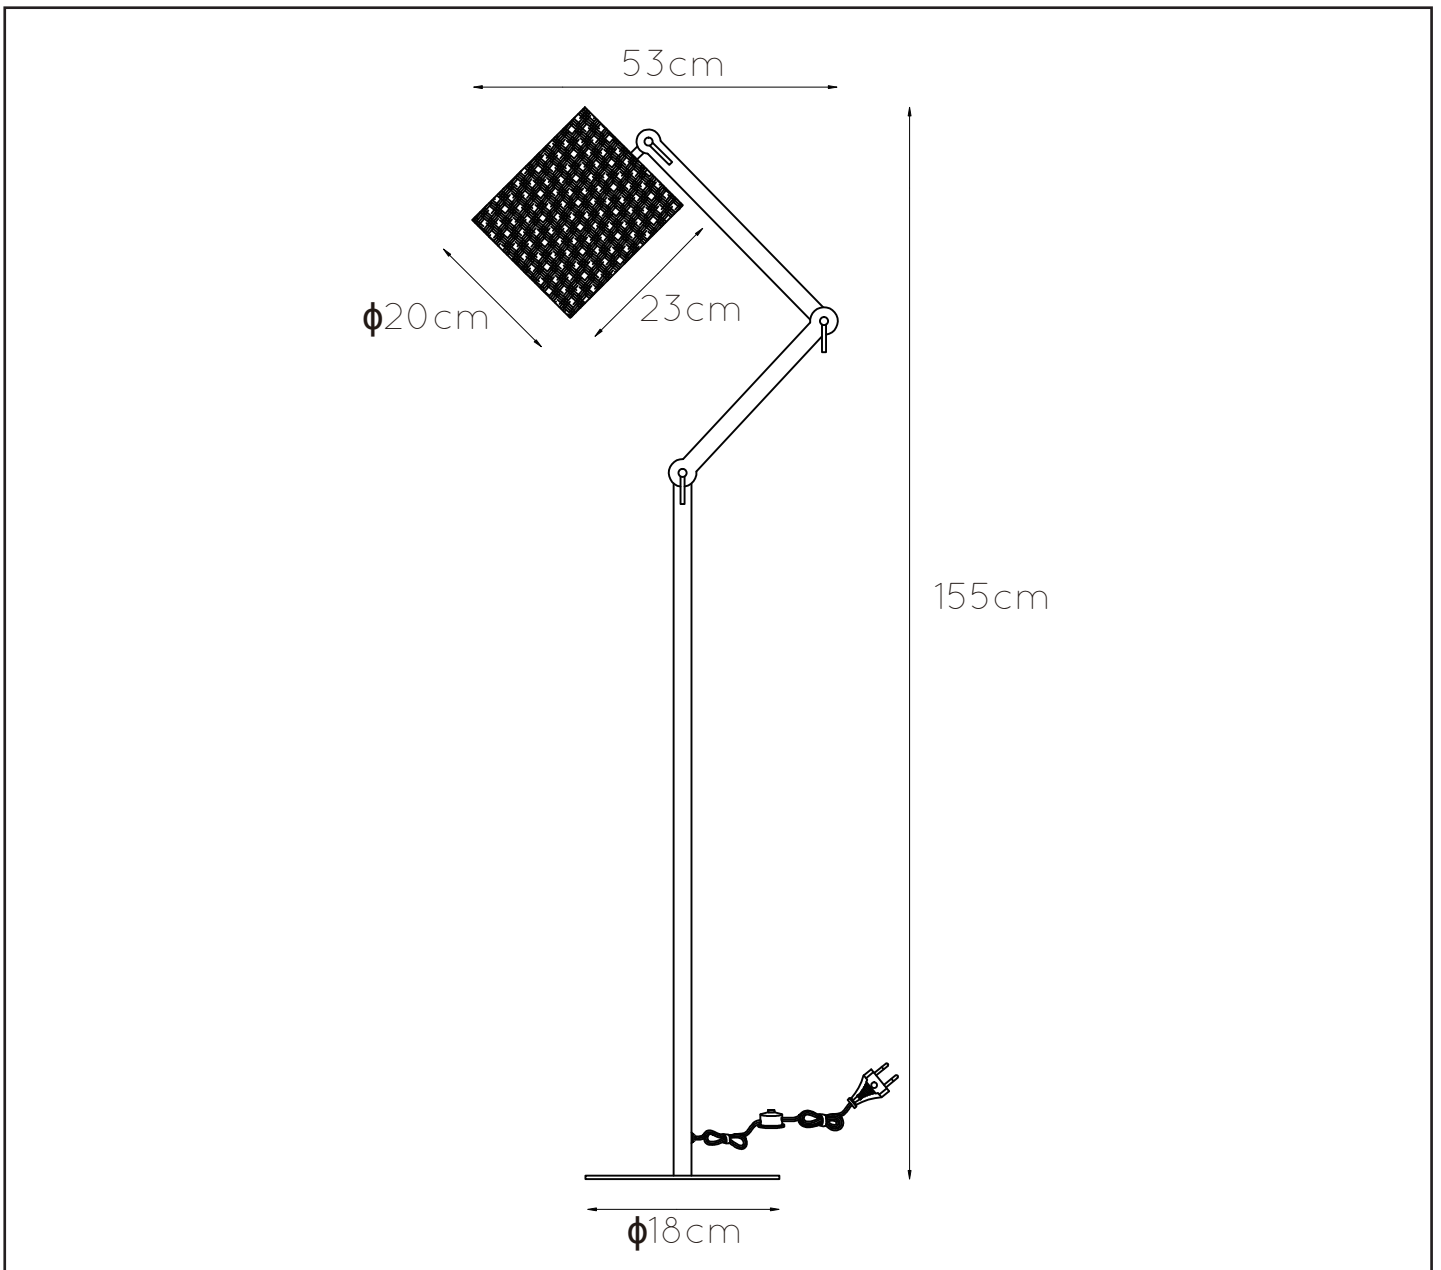

LUCIDE

GENERAL SPECIFICATIONS

RECOMMENDED LUCIDE LIGHT SOURCE

490 42/05/65

Light source dimmable : Yes

Light source incl. : No

General

Dimensions LxWxH : 53 cm x 20 cm x 155 cm

Height minimum : 127cm

Height maximum : 172cm

Dimensions shade LxWxH : 20 cm x 20 cm x 23cm

Main material : Metal&linen

Ceiling rose material : -

Color : Matt black ,black linen

Style : Cottage

Shape: Cylinder

Weight : 4.66 kg

Warranty : 2 years

Product specifications

Dimmable : No

Light direction : Around (Diffuse)

Adjustable in height : Yes

(Before Installation)

Directional : Not Directional

Light source number : 1

Power requirements : 220-240V~50Hz

Bulb type maximum wattage : E27- max.40W

For more specifications of this product please visit

www.lucide.com

TAMPA

Item number : 45792/81/30

EAN code : 5411212451415