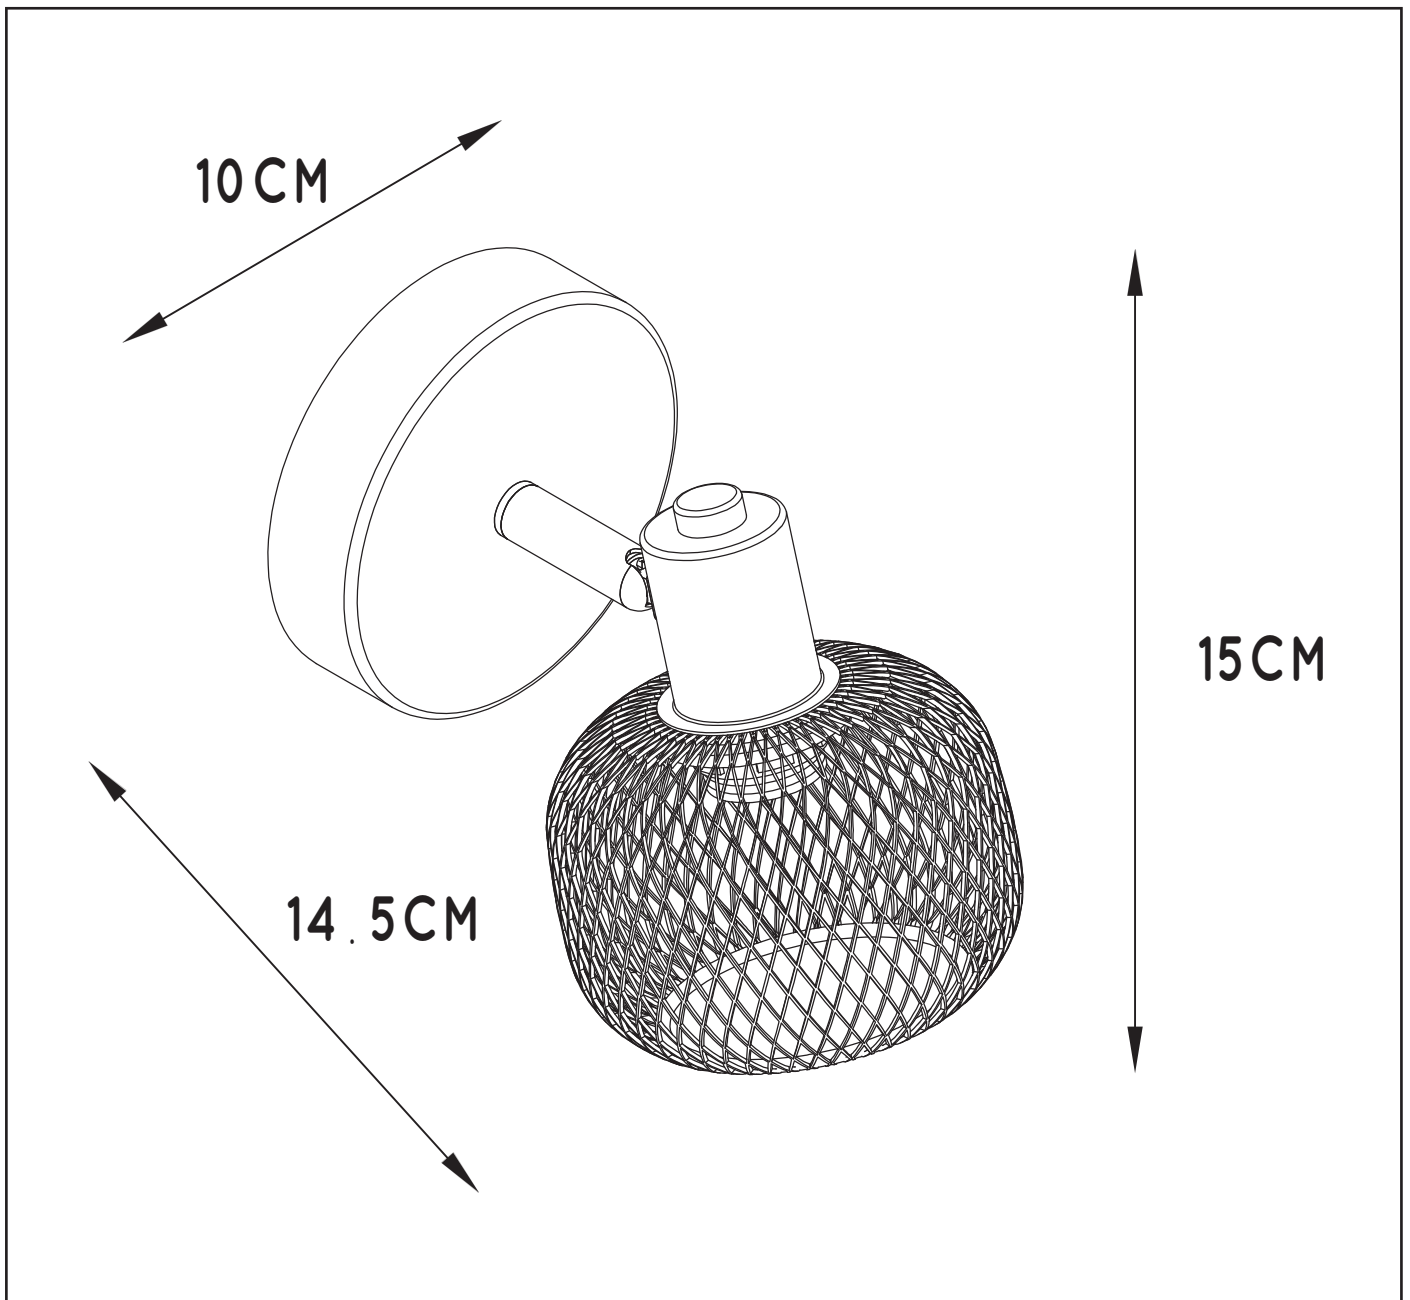

MAREN

Item number :77978/01/02

EAN code :5411212771063