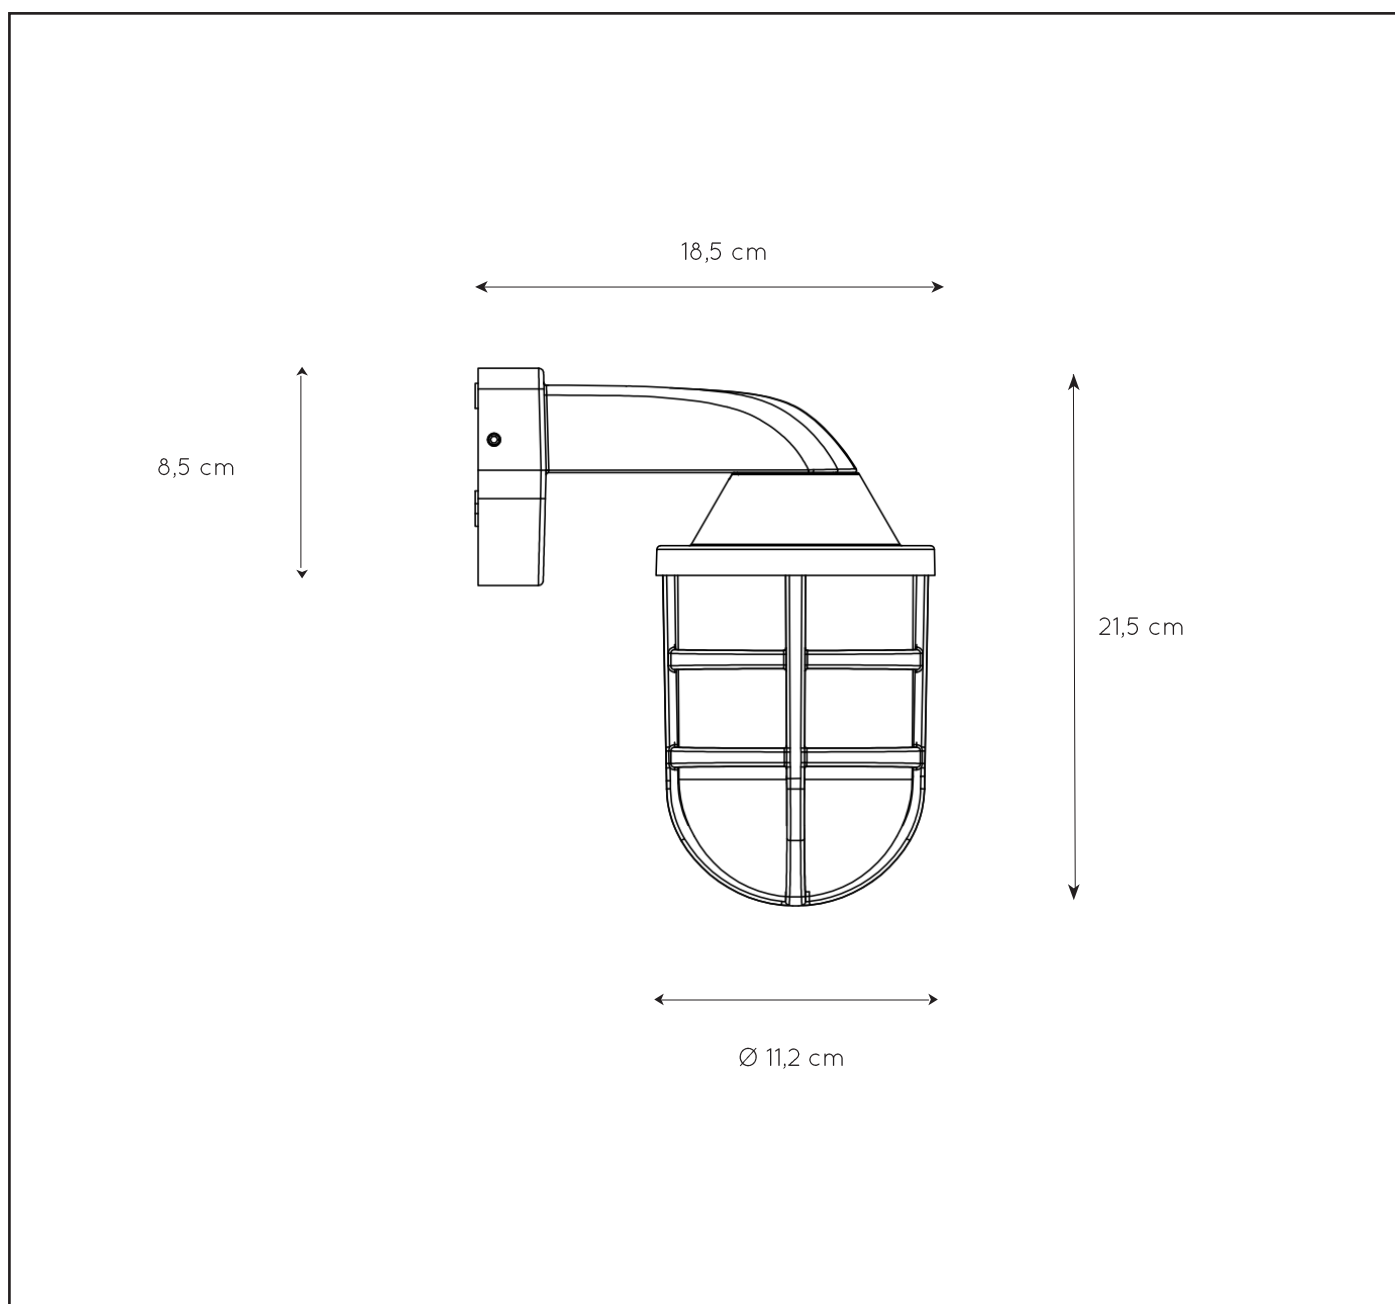

### General

Dimensions LxWxH : 18,5cm x 11,2cm x 21.5cm

Height minimum : 21.5 cm

Height maximum : 21.5cm

Dimensions shade LxWxH:

11.5cm x 11.5cm x 15cm

Main material : Plastic

Ceiling rose material :

### Product specifications

Dimmable : No

Light direction : Downlight

Adjustable in height : No

Directional : Not Directional

Cable : No

Cable length : -

Sensor : Without Sensor

Control :Light Switch Control

IP-Class : 44

Electric class : 2

Light source including ? : No

Lamp socket : E27

Light source number : 1

Power requirements : 220-240V~50Hz

Bulb type & maximum wattage : E27 Max. 40w

# LEWIS

Item number : 29899/01/30

EAN code : 5411212290410

For more specifications, dimensions please visit

[www.lucide.com](http://www.lucide.com)