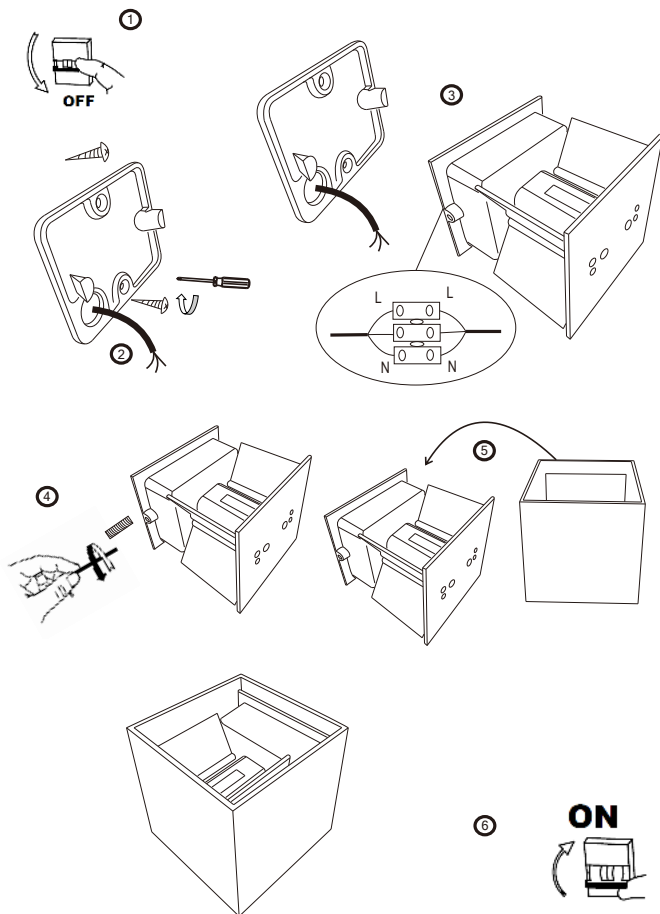

Instruction

O572WL-L6W

Gross Weight: 0,72 kg

Net Weight: 0,64 kg

Volume: 0,001331 m3

Weight and Volume Margin of Error: ±10%

Color: White

Material: Metal

MAX 6W
360 Lumen

Model: O572WL-L6W

Collection: Outdoor

Series: Fulton

Wall Lamps