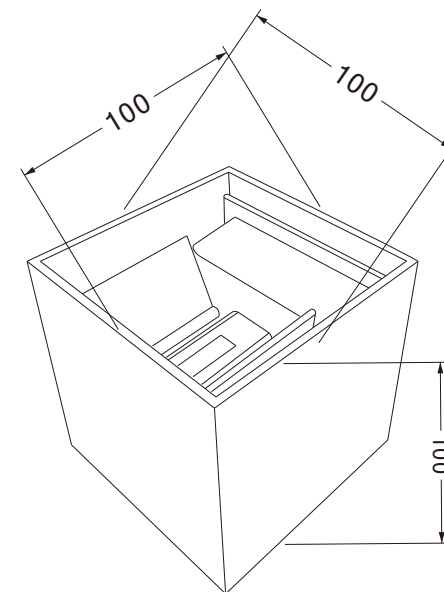

Instruction

O572WL-L6W

Gross Weight: 0,72 kg

Net Weight: 0,64 kg

Volume: 0,001331 m3

Weight and Volume Margin of Error: ±10%

Color: White

Material: Metal

MAX 6W
360 Lumen

Model: O572WL-L6W

Collection: Outdoor

Series: Fulton

Wall Lamps