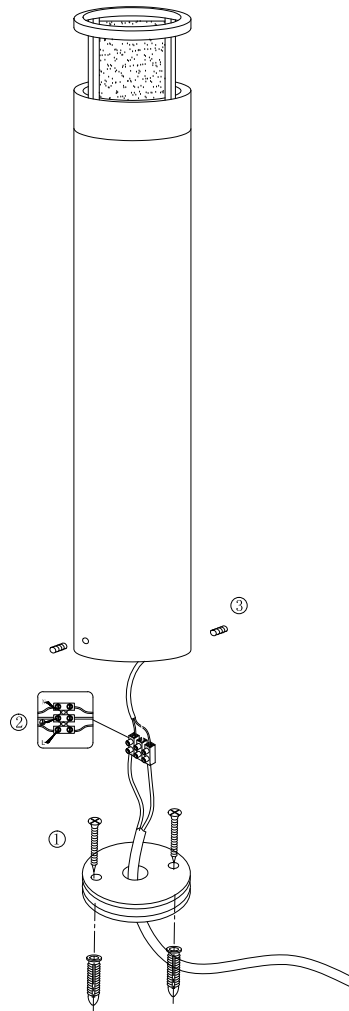

Instruction

O011FL-L6B

MAX 6W
370 Lumen

Model: O011FL-L6B
Collection: Outdoor
Series: Wolseley Road

Floor Lamps