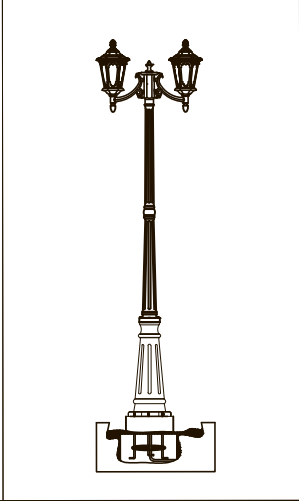

# Instruction

Collection: OUTDOOR

Series: BASE

Model: S-BASE-SMALL

**MAYTONI**  
DECORATIVE LIGHTING

[www.maytoni.de](http://www.maytoni.de)