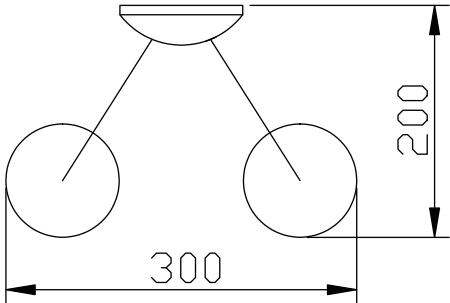

# Instruction

Collection: Elegant  
Series: Perla  
Model: ARM337-02-R  
Wall-mounted

  
2 x E14 (60w)

**MAYTONI**  
DECORATIVE LIGHTING

[www.maytoni.de](http://www.maytoni.de)