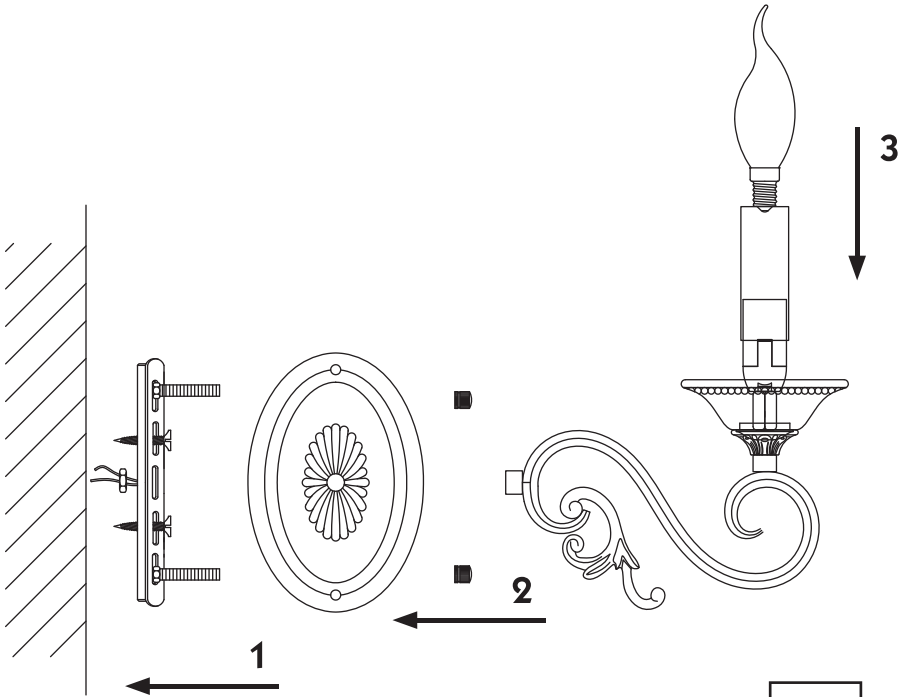

# Instruction

Collection: Elegant  
Series: Perla  
Model: ARM337-02-R  
Wall-mounted

  
2 x E14 (60w)

**MAYTONI**  
DECORATIVE LIGHTING

[www.maytoni.de](http://www.maytoni.de)