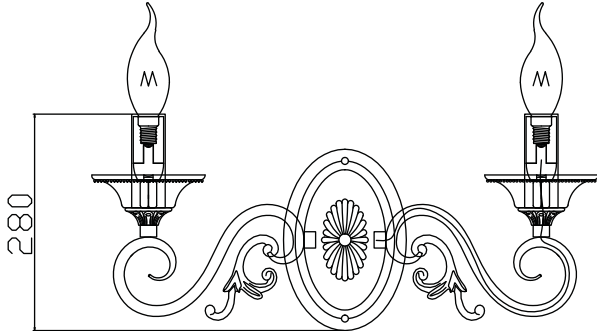

# Instruction

Collection: Elegant  
Series: Perla  
Model: ARM337-02-R  
Wall-mounted

  
2 x E14 (60w)

**MAYTONI**  
DECORATIVE LIGHTING

[www.maytoni.de](http://www.maytoni.de)