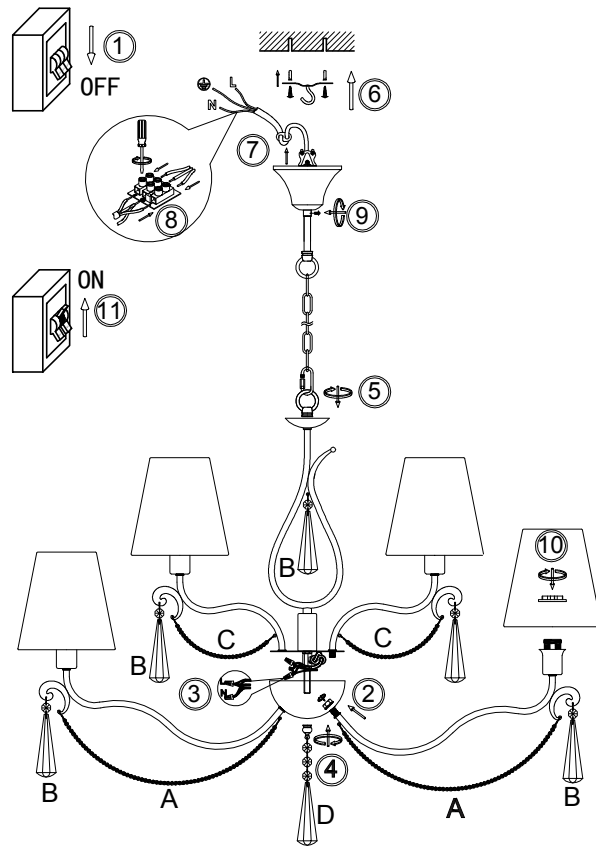

FREYA
TRADITION OF QUALITY

Instruction

FR2019PL-09BS

9 x E14 (40W)

Model: FR2019PL-09BS
Collection: Classic
Series: Madeline

Ceiling Lamps