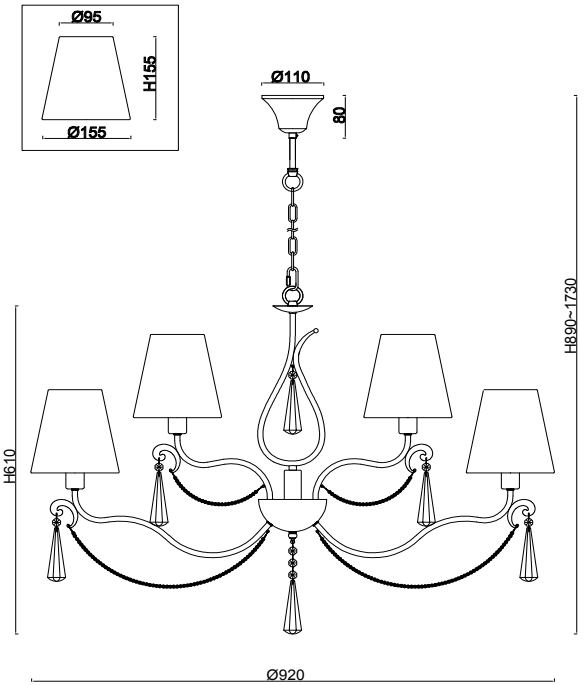

FREYA
TRADITION OF QUALITY

Instruction

FR2019PL-09BS

9 x E14 (40W)

Model: FR2019PL-09BS
Collection: Classic
Series: Madeline

Ceiling Lamps