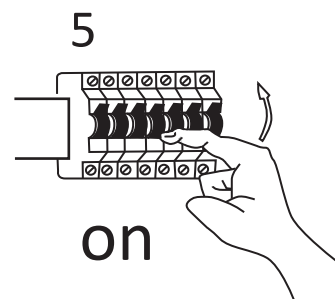

EN fixing on mirror  
RU крепление на зеркало

EN fixing on cabinet  
RU крепление на шкафчик

**Light Source:** High brightness SMD2835 LED  
**Rated temperature:** 25°C - Indoor  
**Operating Temperature:** -20°C to 35°C - Indoor  
**Warranty:** 1 years with proper installation