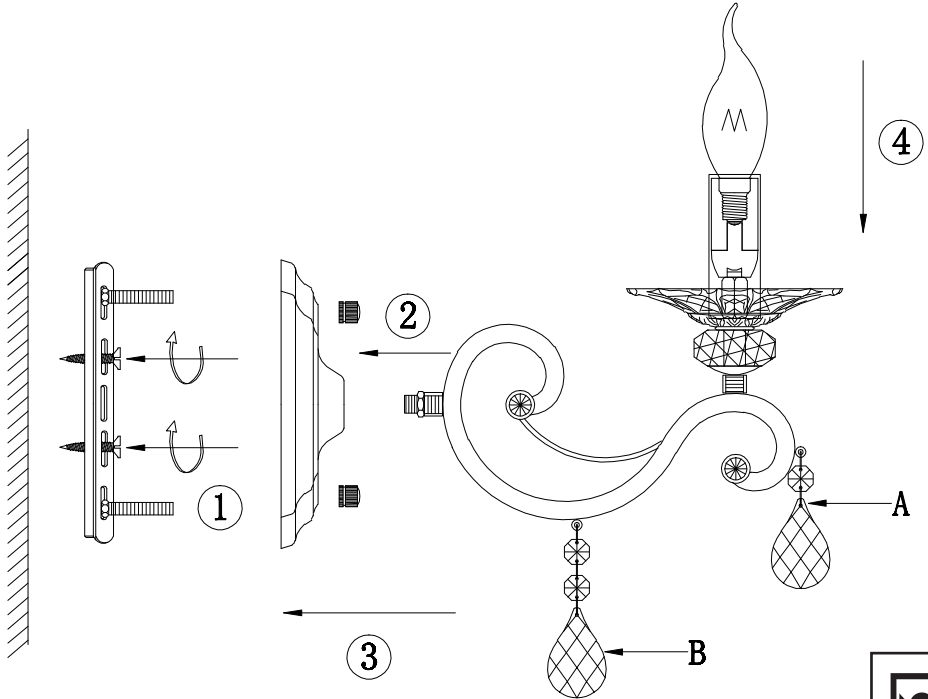

Instruction

Collection: Royal Classic
Series: Grace
Model: RC247-WL-01-R
Wall lamp

A=1
B=1

1 x E14 (60w)

MAYTONI
DECORATIVE LIGHTING
www.maytoni.de