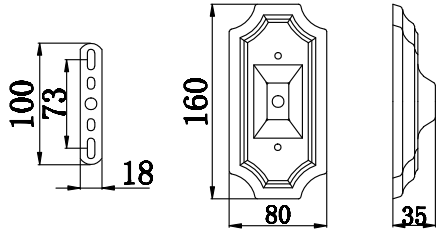

Instruction

Collection: Royal Classic
Series: Grace
Model: RC247-WL-01-R
Wall lamp

A=1
B=1

1 x E14 (60w)

MAYTONI
DECORATIVE LIGHTING
www.maytoni.de