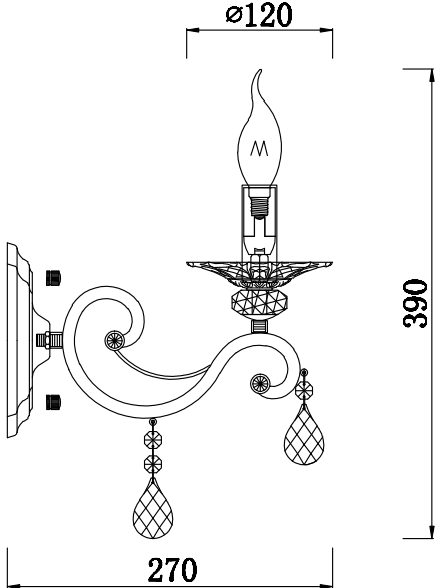

Instruction

Collection: Royal Classic
Series: Grace
Model: RC247-WL-01-R
Wall lamp

A=1
B=1

1 x E14 (60w)

MAYTONI
DECORATIVE LIGHTING
www.maytoni.de