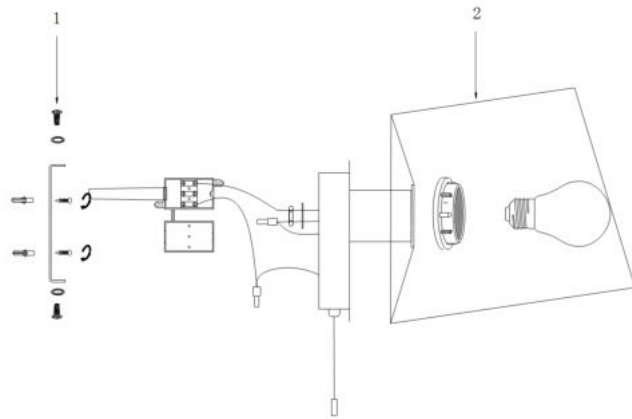

# Instruction

Collection: MODERN  
Series: BERGAMO  
Model: MOD613WL-01B  
Wall

- Wall

1 x E27 (60W)

**MAYTONI**  
DECORATIVE LIGHTING

[www.maytoni.de](http://www.maytoni.de)