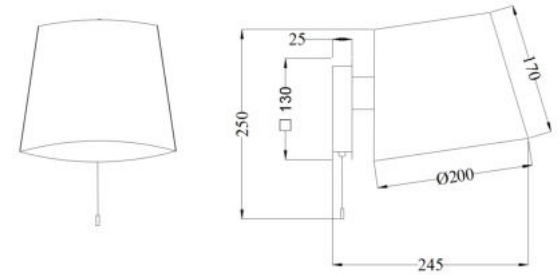

# Instruction

Collection: MODERN  
Series: BERGAMO  
Model: MOD613WL-01B  
Wall

- Wall

1 x E27 (60W)

**MAYTONI**  
DECORATIVE LIGHTING

[www.maytoni.de](http://www.maytoni.de)