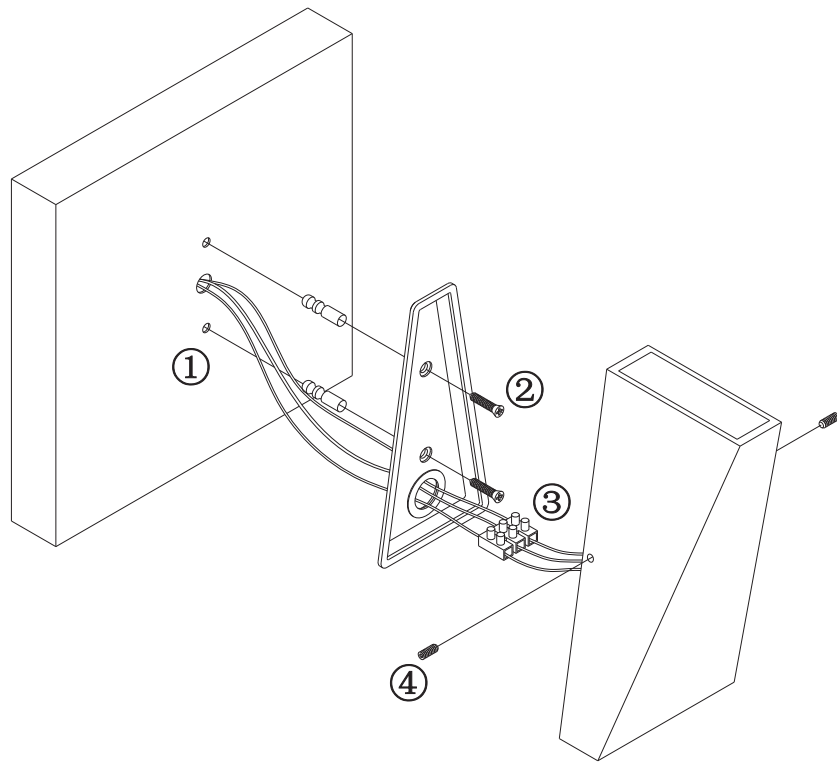

# Instruction

O580WL-L6W

MAX 6W  
100 Lumen

Model: O580WL-L6W  
Collection: Outdoor  
Series: Times Square

Wall Lamps