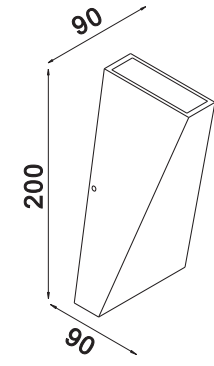

# Instruction

O580WL-L6W

MAX 6W  
100 Lumen

Model: O580WL-L6W  
Collection: Outdoor  
Series: Times Square

Wall Lamps