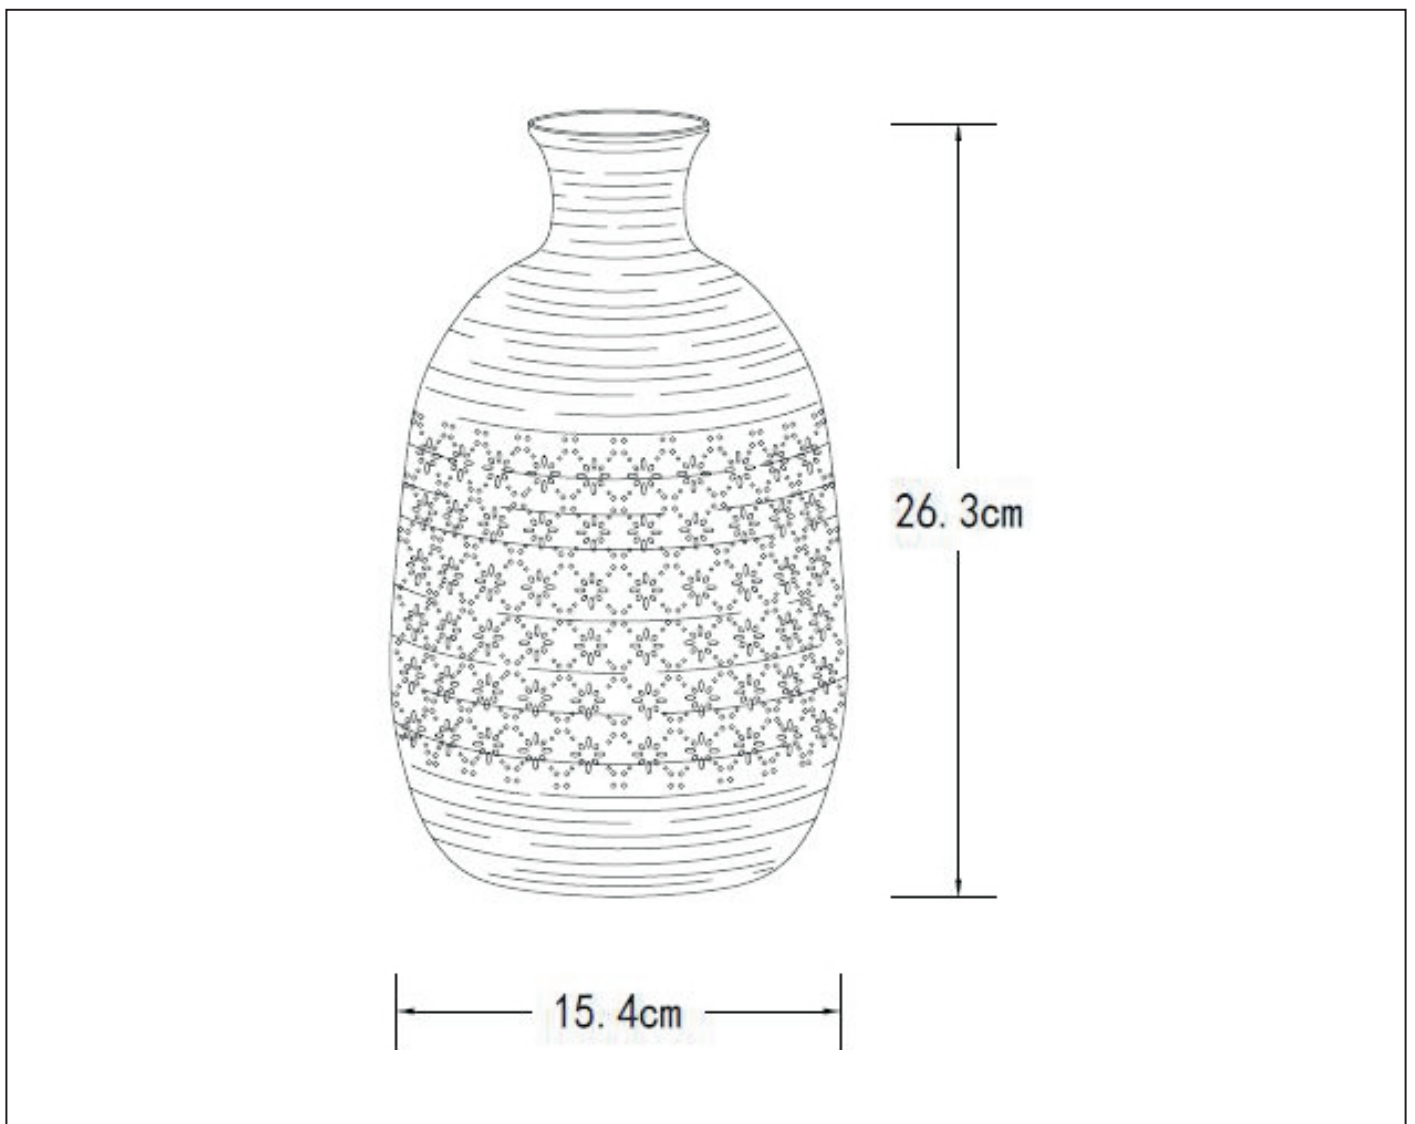

LUCIDE

GENERAL SPECIFICATIONS

**RECOMMENDED LUCIDE
LIGHT SOURCE**

49023/04/67
Light source dimmable : Yes
Light source incl. : No

item number :13534/26/31
EAN code : 5411212134127

TIESSE

General

Dimensions LxWxH : 15.4cm x 15.4cm x 26.3 cm
Height minimum : 26.3 cm
Height maximum : 26.3 cm
Dimensions shade LxWxH : 15.4cm x 15.4cm x 26.3 cm
Main material : Porcelain
Ceiling rose material : -
Color : White
Style : Modern
Shape : Vase shape
Weight : 0.8 kg
Warranty : 2 years

Product specifications

Dimmable : No
Light direction : Around (Diffuse)
Adjustable in height : No
Directional : Not Directional
Cable : Yes, Cable On Product
Cable length : 140 cm
Sensor : Without Sensor
Control : Light Switch Control
IP-Class : 20
Electric class : 2
Light source including ?: No
Lamp socket : E14
Light source number : 1
Power requirements : 220-240V~50Hz
Bulb type & maximum wattage : E14- max.25W

For more specifications of this product please visit

www.lucide.com

TIESSE

Item number :13534/26/31

EAN code : 5411212134127

For more specifications, dimensions please visit

www.lucide.com

LUCIDE