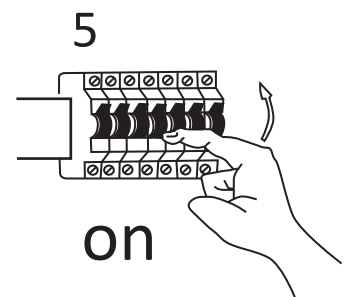

EN fixing on mirror
RU крепление на зеркало

EN fixing on cabinet
RU крепление на шкафчик

Light Source: High brightness SMD2835 LED
Rated temperature: 25°C - Indoor
Operating Temperature: -20°C to 35°C - Indoor
Warranty: 1 years with proper installation