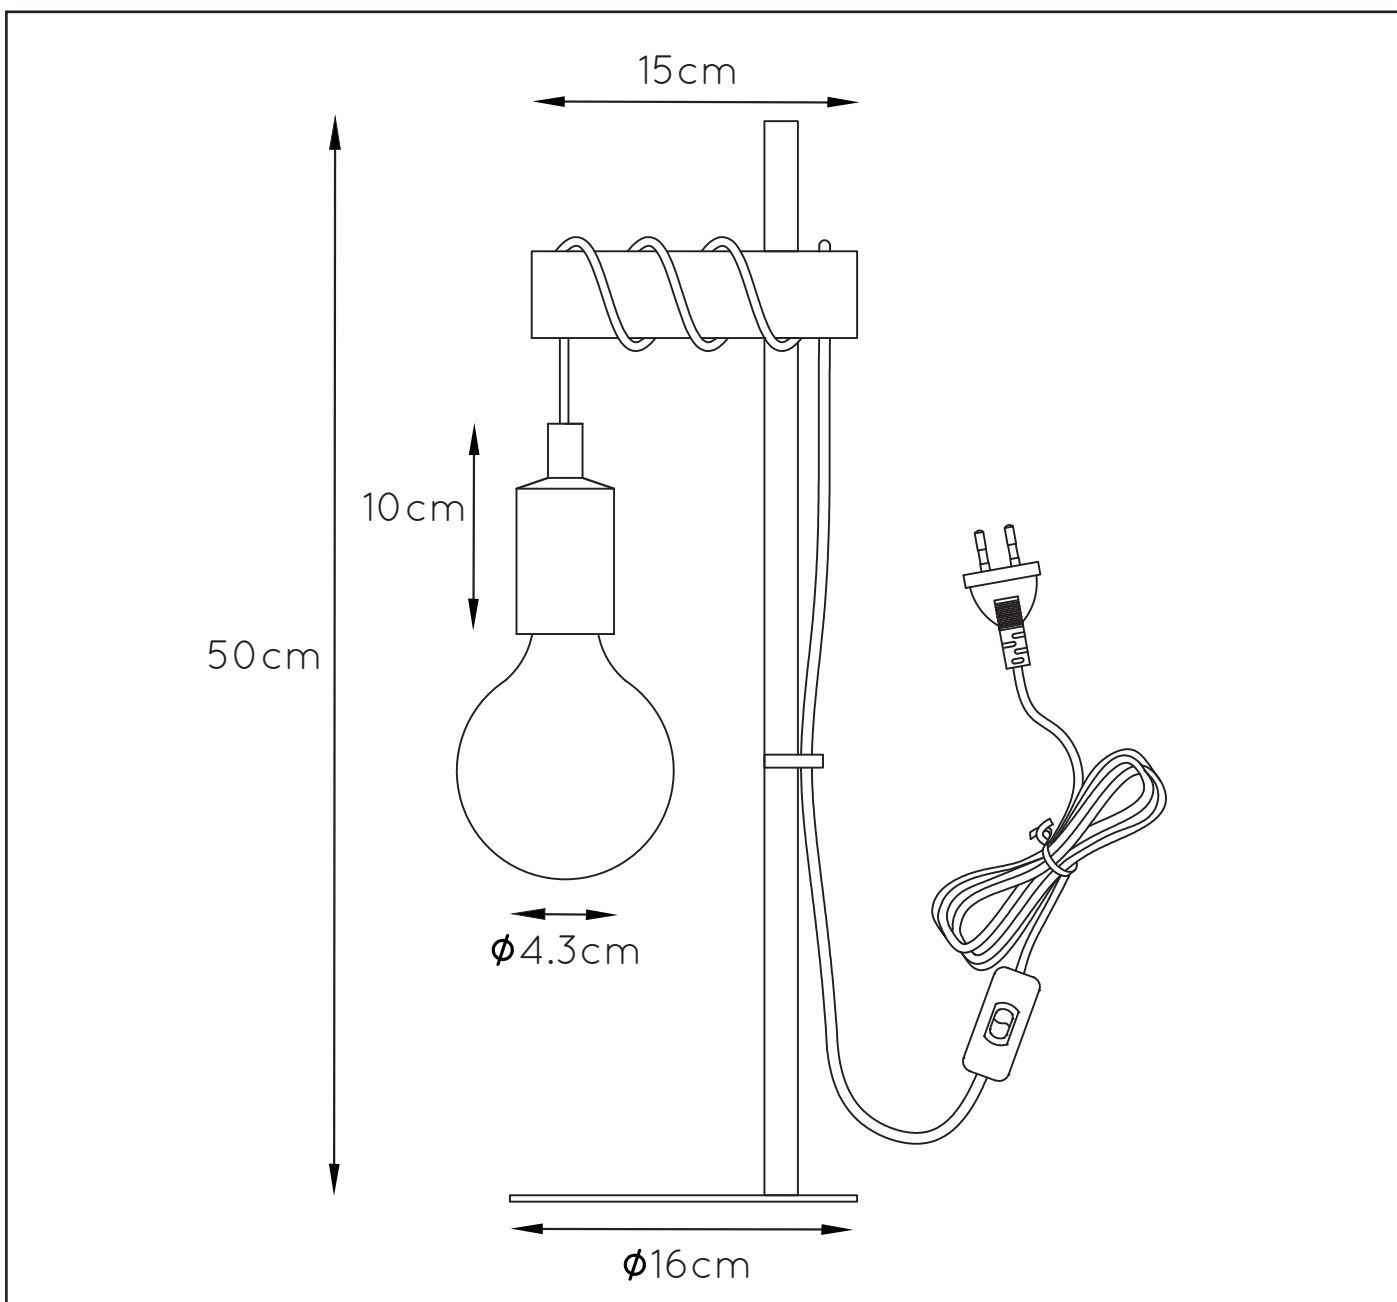

PAULIEN

Item number : 08527/01/35

EAN code : 5411212082978

Item number : 08527/01/66

EAN code : 5411212082985