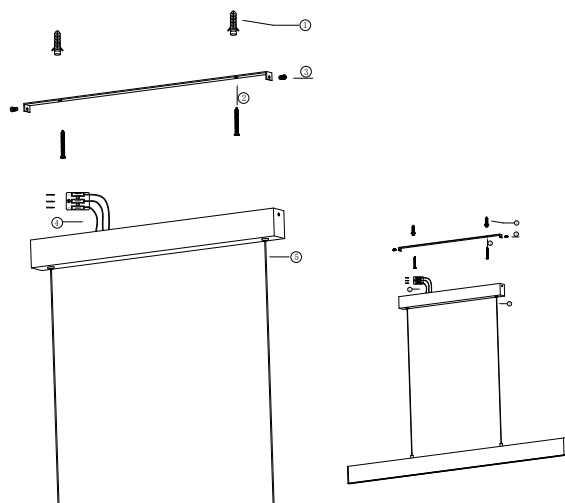

## P010PL-L23G3K

Gross Weight: 2,14 kg

Color: Gold

Net Weight: 1,62 kg

Material: Metal

Volume: 0,014938 m3

Weight and Volume Margin of Error:  $\pm 10\%$

MAX 23W  
1400 Lumen