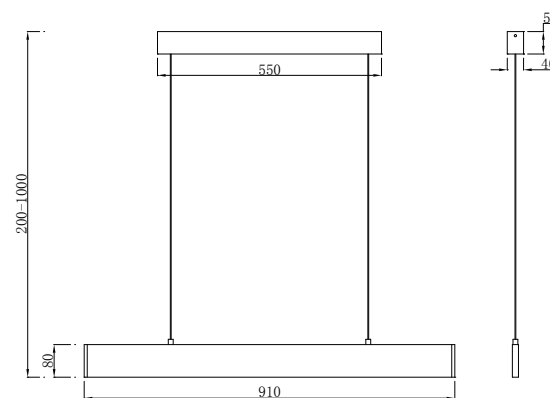

## P010PL-L23G3K

Gross Weight: 2,14 kg

Color: Gold

Net Weight: 1,62 kg

Material: Metal

Volume: 0,014938 m3

Weight and Volume Margin of Error:  $\pm 10\%$

MAX 23W  
1400 Lumen