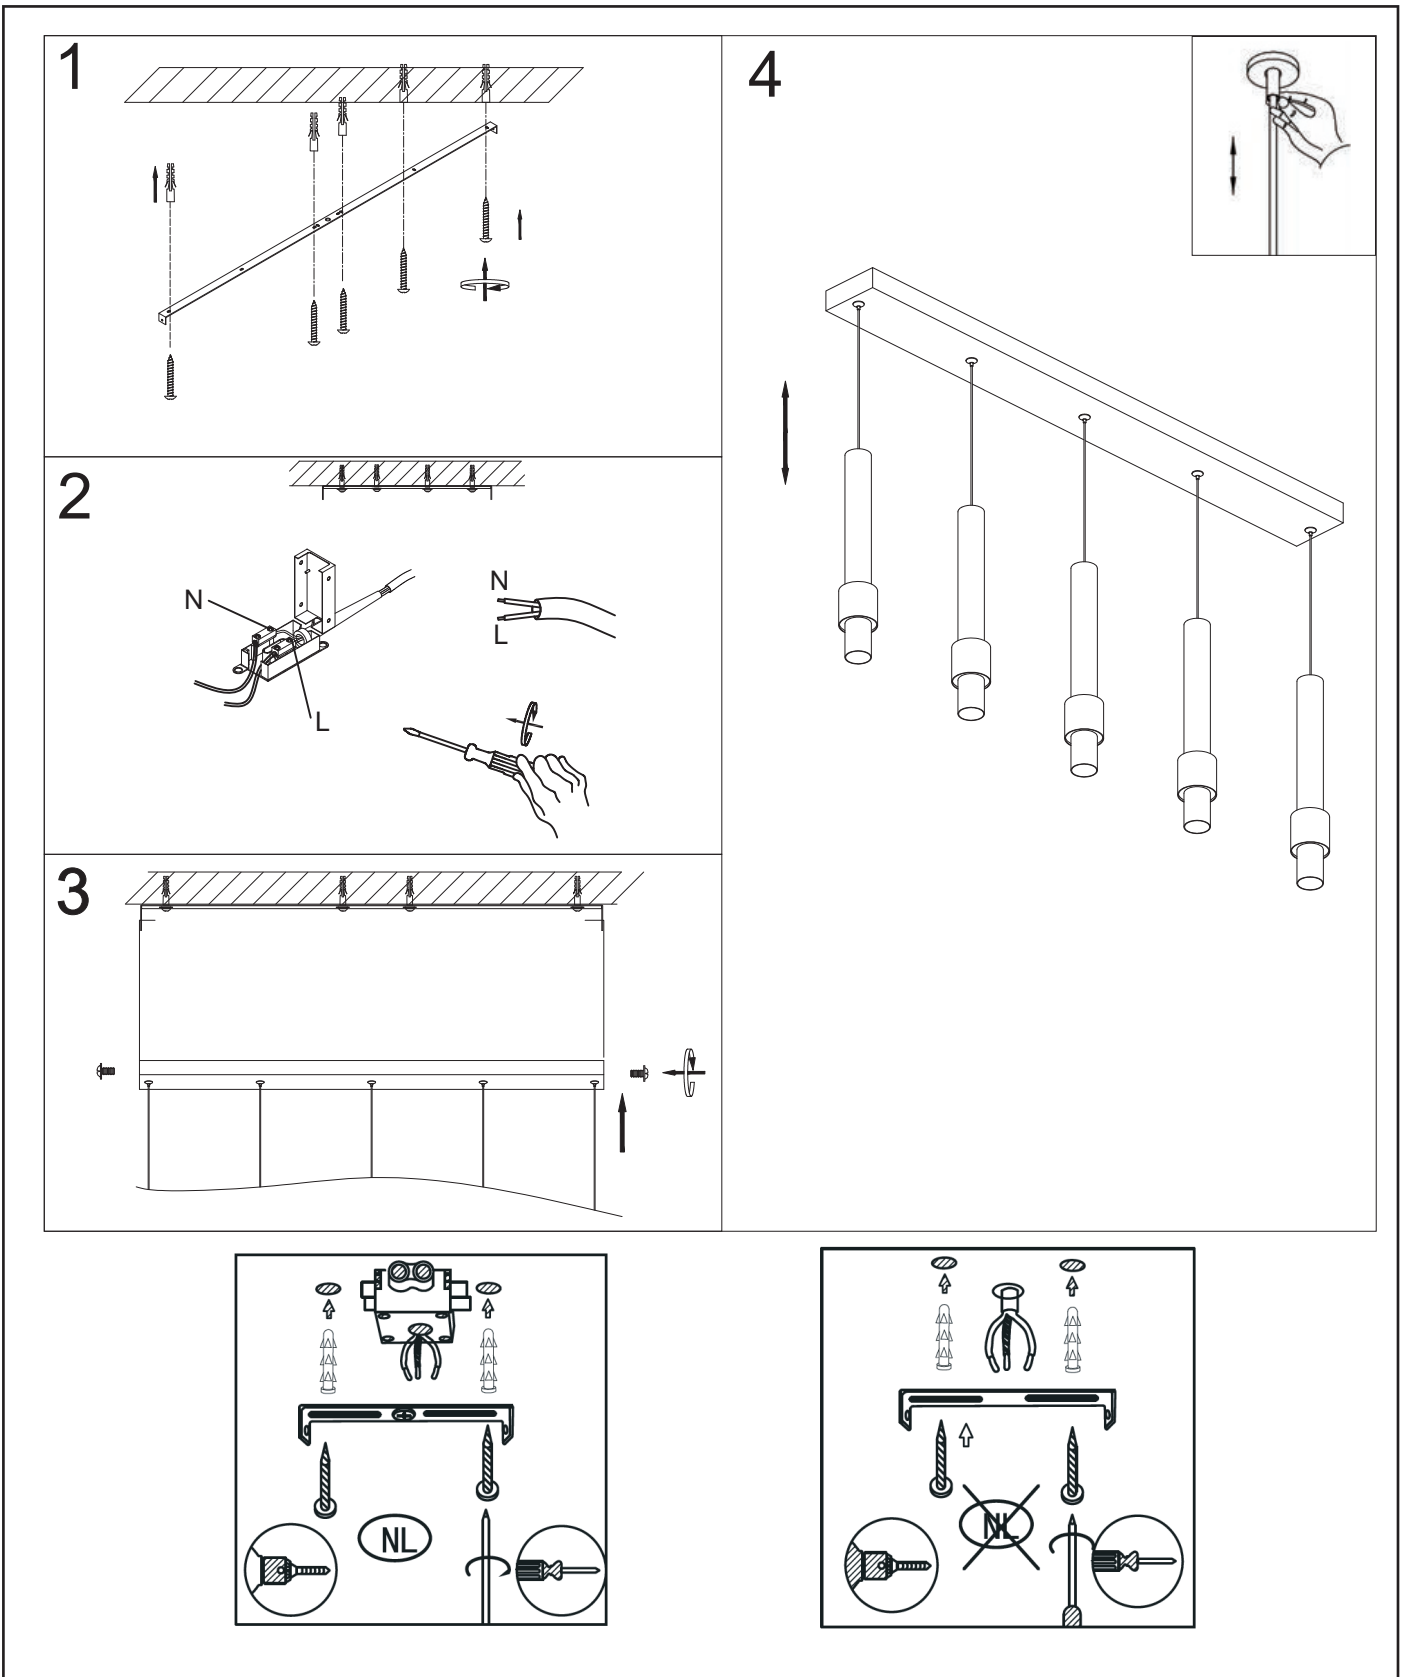

LUCIDE

INSTALLATION DRAWING SPECIFICATIONS

Dit product bevat een lichtbron van energie-efficiëntieklasse G
Ce produit contient une source lumineuse de classe énergétique G
This product contains a light source of energy efficiency class G
Dieses Produkt enthält eine Lichtquelle der Energieeffizienzklasse G
Ten produkt zawiera źródło światła o klasie efektywności energetycznej G