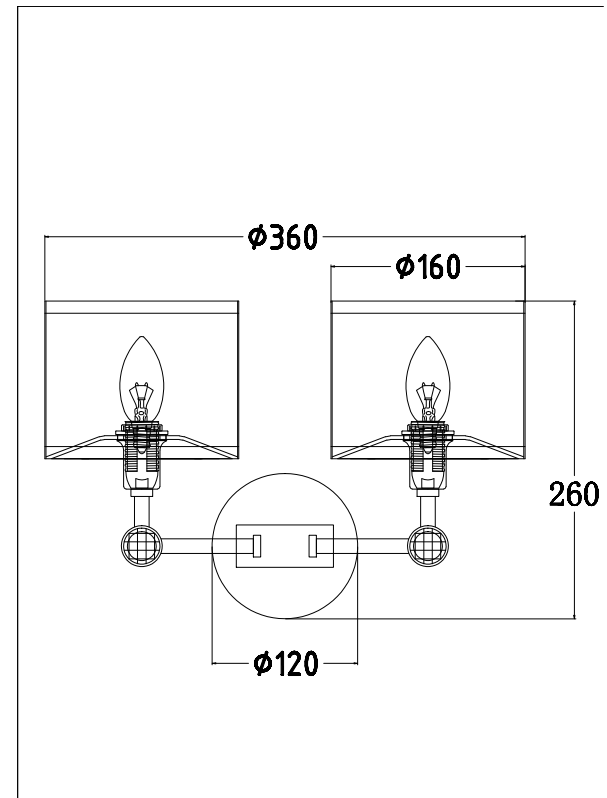

# Instruction

MOD088WL-02BS

2 x E14 (40W)

Model: MOD088WL-02BS  
Collection: Neoclassic

Wall Lamps