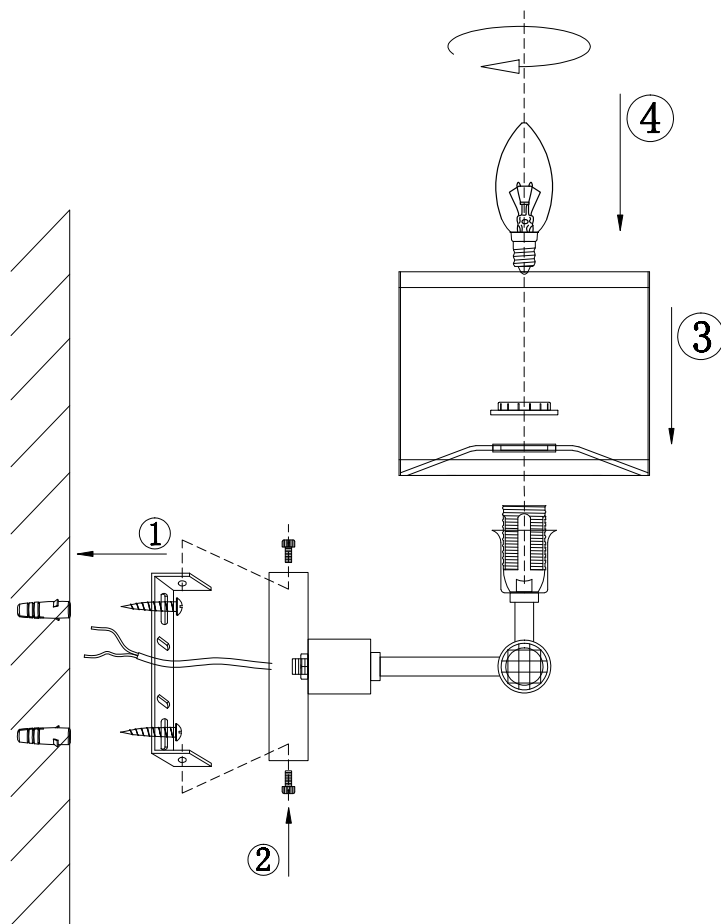

# Instruction

MOD088WL-02BS

2 x E14 (40W)

Model: MOD088WL-02BS  
Collection: Neoclassic

Wall Lamps