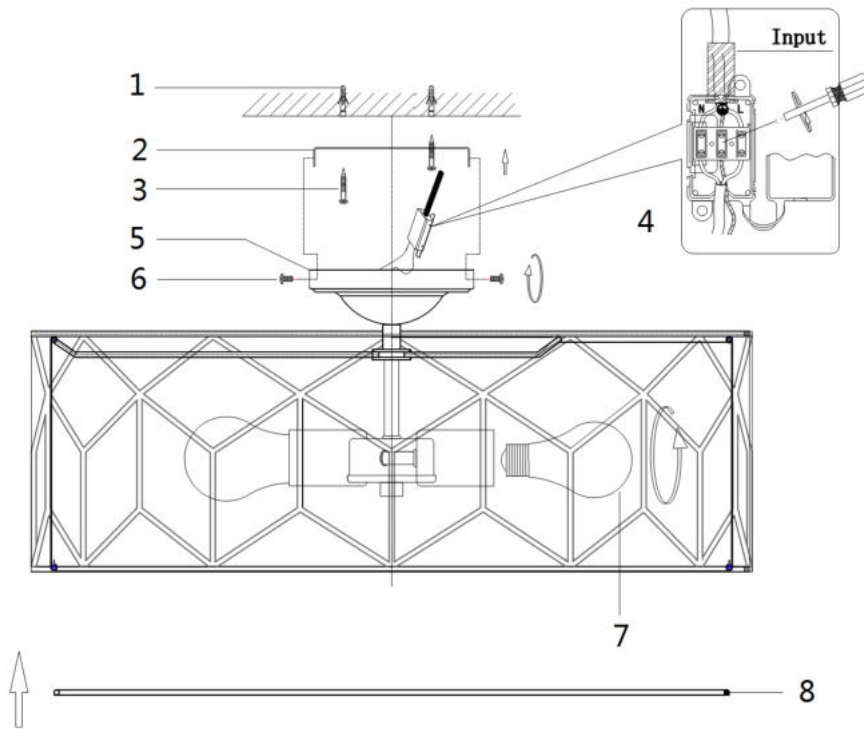

Instruction

Collection: HOUSE
Series: MESSINA
Model: H223-PL-05-G
Ceiling

- Ceiling

5 x E27 (60W)

MAYTONI
DECORATIVE LIGHTING

www.maytoni.de