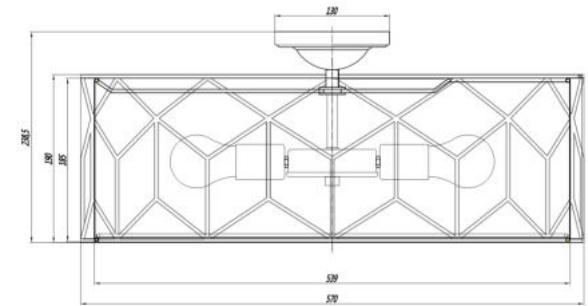

Instruction

Collection: HOUSE
Series: MESSINA
Model: H223-PL-05-G
Ceiling

- Ceiling

5 x E27 (60W)

MAYTONI
DECORATIVE LIGHTING

www.maytoni.de