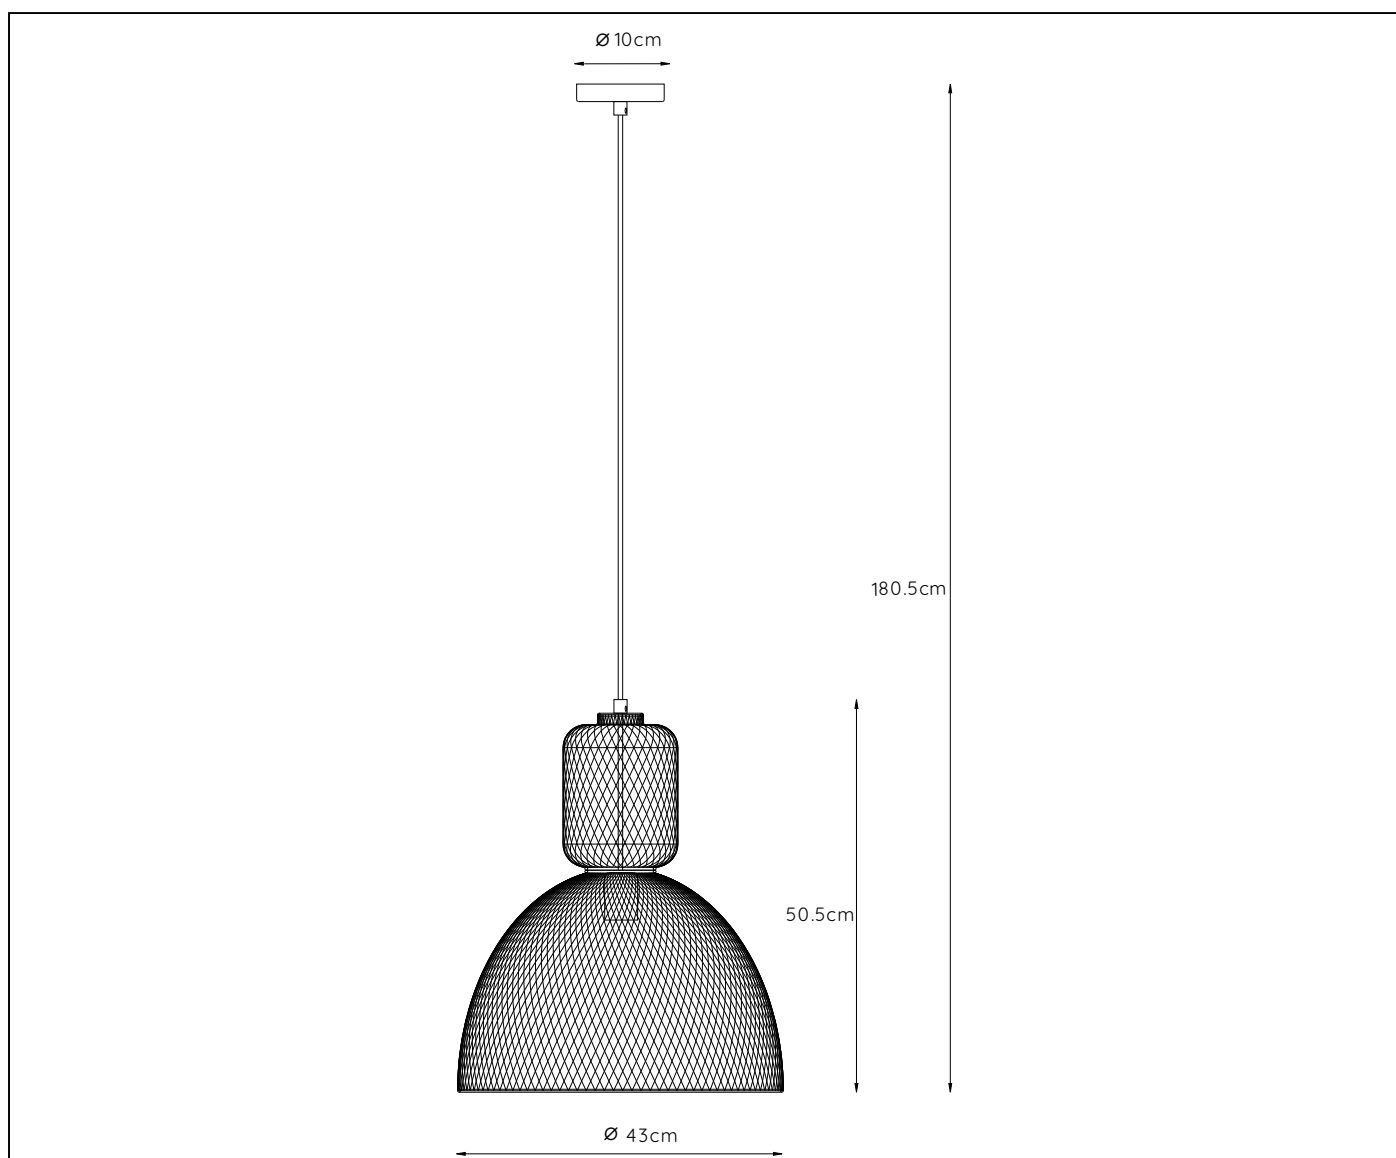

**RECOMMENDED LUCIDE LIGHT SOURCE**

**49033/05/65**

Light source dimmable : Yes

Light source incl. : No

**General**

**Dimensions LxWxH** : 43cm x 43cm x 180.5cm  
**Height minimum** : 54.5cm  
**Height maximum** : 180.5cm  
**Dimensions shade LxWxH** : 43cm x 43cm x 50.5cm  
**Main material** : Metal  
**Ceiling rose material** : Metal  
**Color** :Matt curry brown  
**Style** : Retro  
**Shape** : Half Round  
**Weight** : 1.67kg  
**Warranty** : 2 years

**Product specifications**

**Dimmable** : Yes  
**Light direction** : Around (Diffuse)  
**Adjustable in height** : Adjustable in height(Before installation)  
**Directional** : Not Directional  
**Cable** : Yes,Cable On Product  
**Cable length** : 126cm  
**Sensor** : Without Sensor  
**Control** : Light Switch Control  
**IP-Class** : 20  
**Electric class** : 1  
**Light source including ?** : No  
**Lamp socket** : E27  
**Light source number** : 1  
**Power requirements** : 220-240V~50Hz  
**Bulb type & maximum wattage** : E27- max.60W

For more specifications of this product please visit

[www.lucide.com](http://www.lucide.com)

LUCIDE

TECHNICAL DRAWING & DIMENSIONS

## GASSET

Itemnumber :78395/01/43

EAN code : 5411212782731

For more specifications, dimensions please visit

[www.lucide.com](http://www.lucide.com)