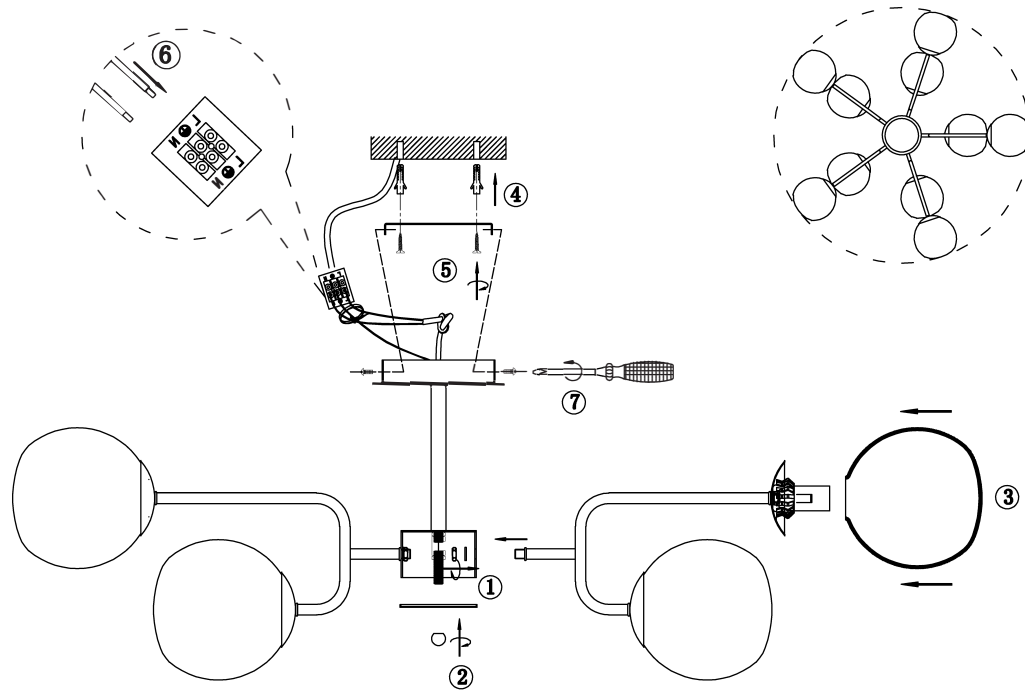

# Instruction

MOD221PL-10G

10 x E14 (40W)

Model: MOD221PL-10G  
Collection: Modern

Pendant Lamps