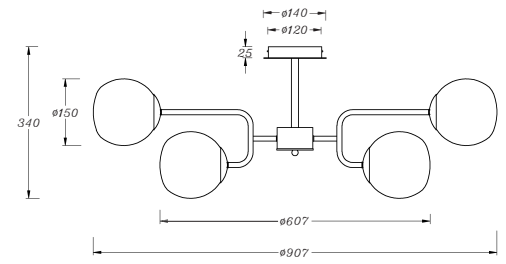

# Instruction

MOD221PL-10G

10 x E14 (40W)

Model: MOD221PL-10G  
Collection: Modern

Pendant Lamps