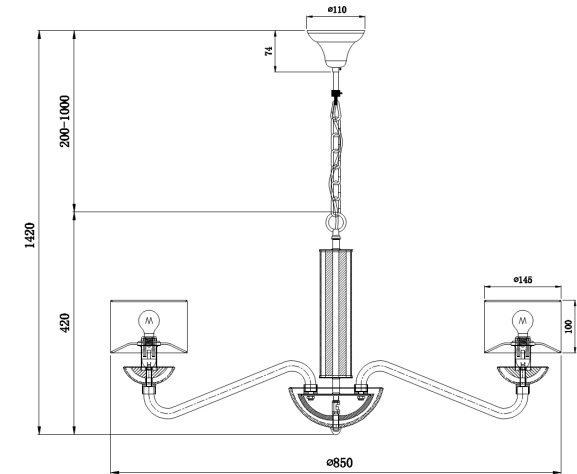

Instruction

Collection: ELEGANT
Series: MARYLAND
Model: ARM526PL-08GR
Ceiling

8 x E14 (40W)

MAYTONI
DECORATIVE LIGHTING

www.maytoni.de