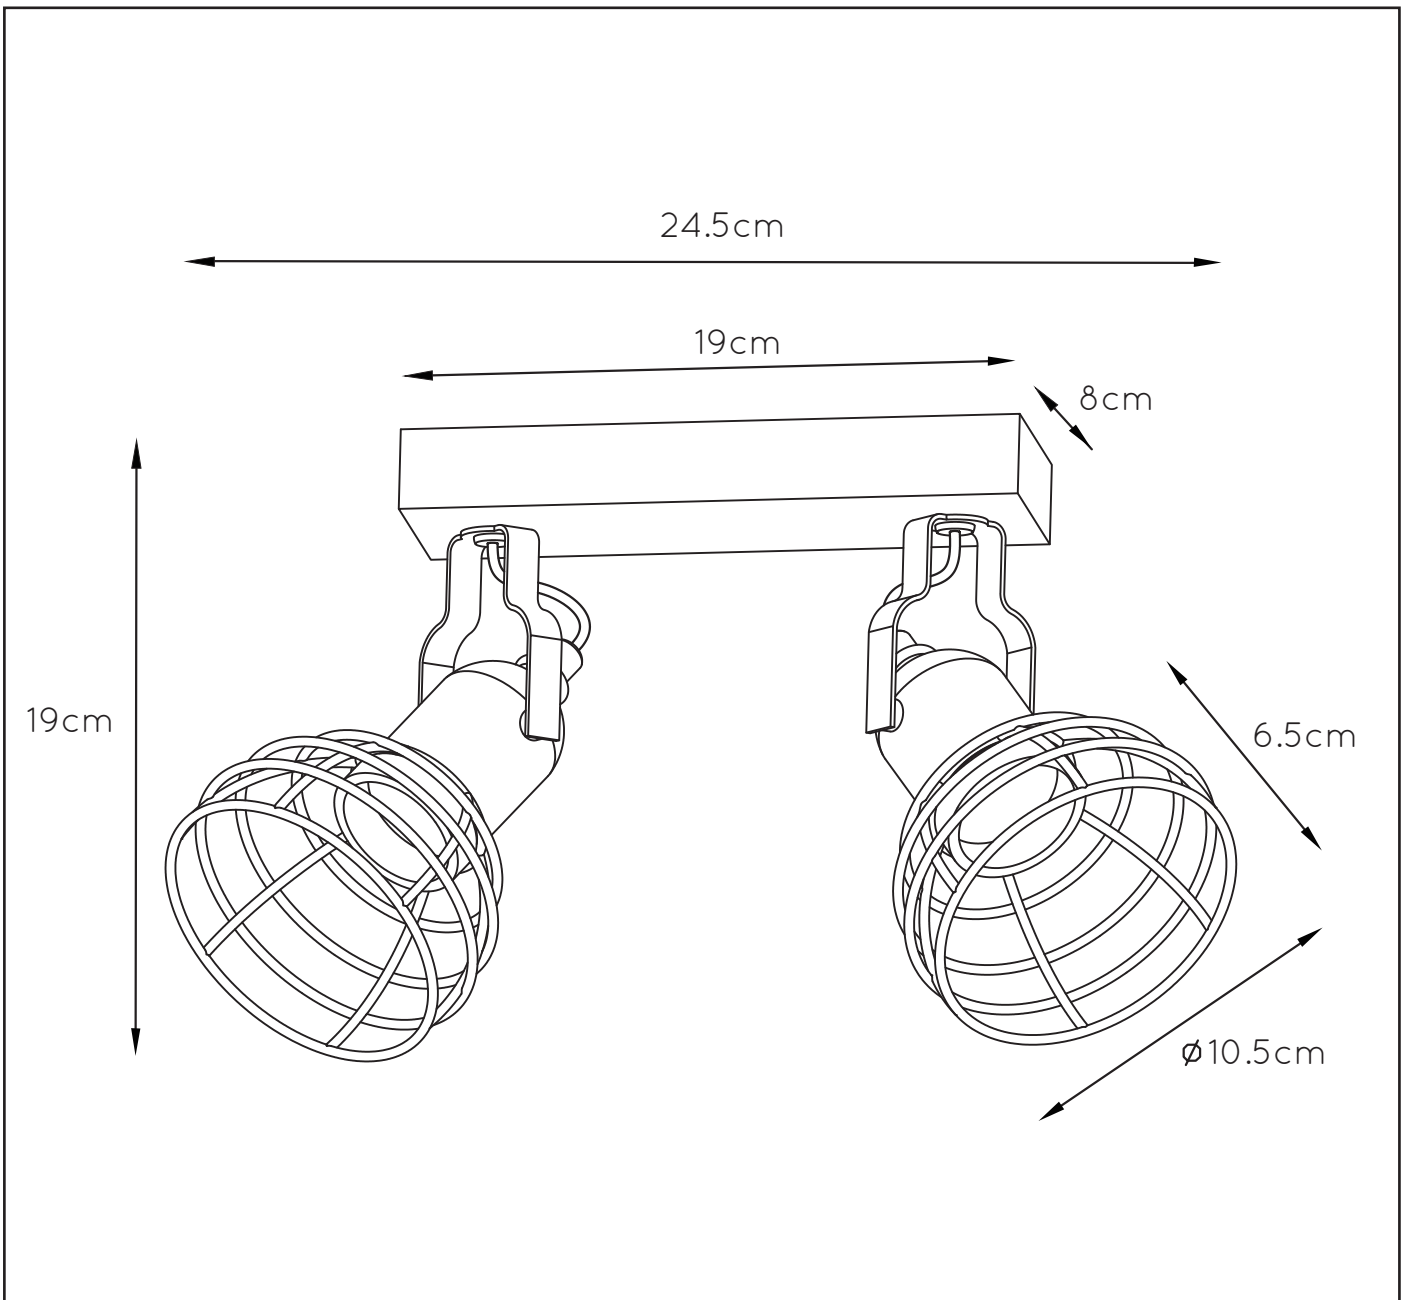

RECOMMENDED LUCIDE LIGHT SOURCE

49045/03/62

Light source dimmable : Yes

Light source incl. : No

General

Dimensions LxWxH : 24.5 cm x 10.5 cm x 19 cm
Height minimum : 19cm
Height maximum : 19cm
Dimensions shade LxWxH : 10.5 cm x 10.5 cm x 6.5 cm
Main material : Metal
Ceiling rose material : Metal
Color : Black and Blue & Black and Pink
Style : Modern
Shape : Rectangle
Weight : 0.68kg
Warranty : 2 years

Product specifications

Dimmable : NO
Light direction : Around (Diffuse)
Adjustable in height : No
Directional : Not Directional
Cable : Yes, Cable On Product
Cable length : 7cm
Sensor : Without Sensor
Control : Light Switch Control
IP-Class : 20
Electric class : 1
Light source including ? : No
Lamp socket : E27
Light source number : 2
Power requirements : 220-240V~50Hz
Bulb type & maximum wattage : E27- max.60W

For more specifications of this product please visit

www.lucide.com

PAULIEN

Item number : 08927/02/35
EAN code : 5411212083012
Item number : 08927/02/66
EAN code : 5411212083029

LUCIDE

INSTALLATION DRAWING SPECIFICATIONS