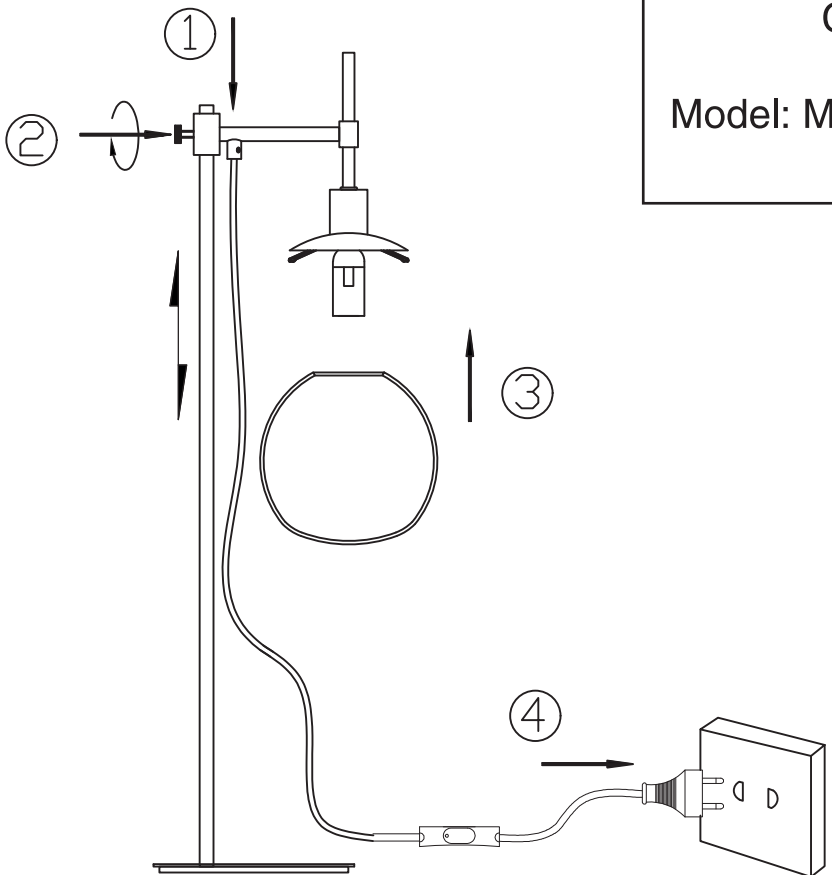

Instruction

Collection: Modern
Series: Erich
Model: MOD221-TL-01-G
Table lamp

 – Table lamp

1 x E14 (40w)

MAYTONI
DECORATIVE LIGHTING
www.maytoni.de