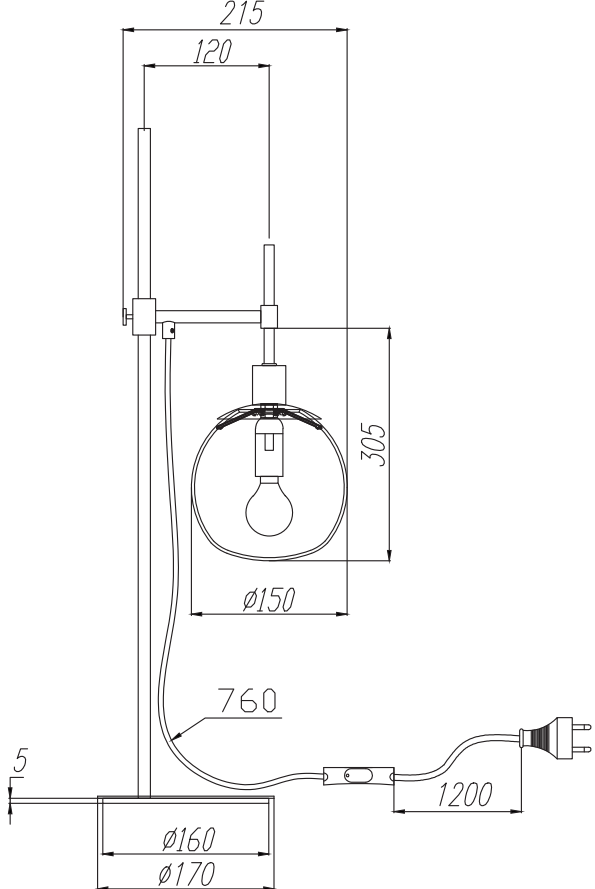

Instruction

Collection: Modern
Series: Erich
Model: MOD221-TL-01-G
Table lamp

 – Table lamp

1 x E14 (40w)

MAYTONI
DECORATIVE LIGHTING
www.maytoni.de