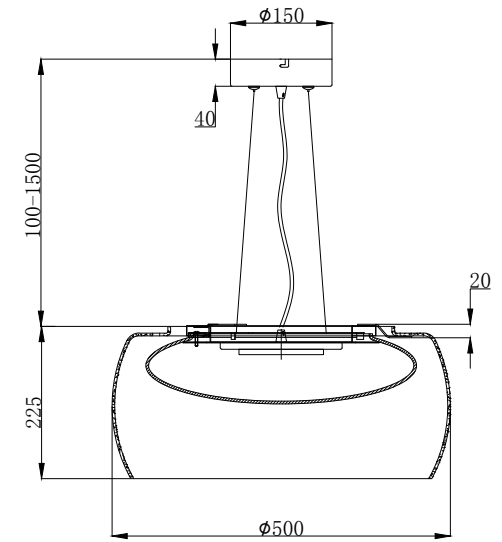

# Instruction

MOD073PL-L16B3K

MAX 16W  
500 Lumen

Model: MOD073PL-L16B3K  
Collection: Modern  
Series: Solen

Pendant Lamps