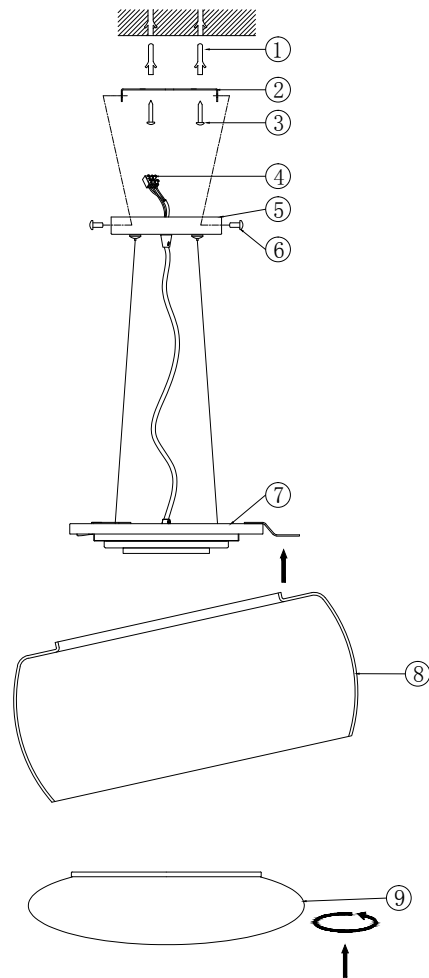

# Instruction

MOD073PL-L16B3K

MAX 16W  
500 Lumen

Model: MOD073PL-L16B3K  
Collection: Modern  
Series: Solen

Pendant Lamps