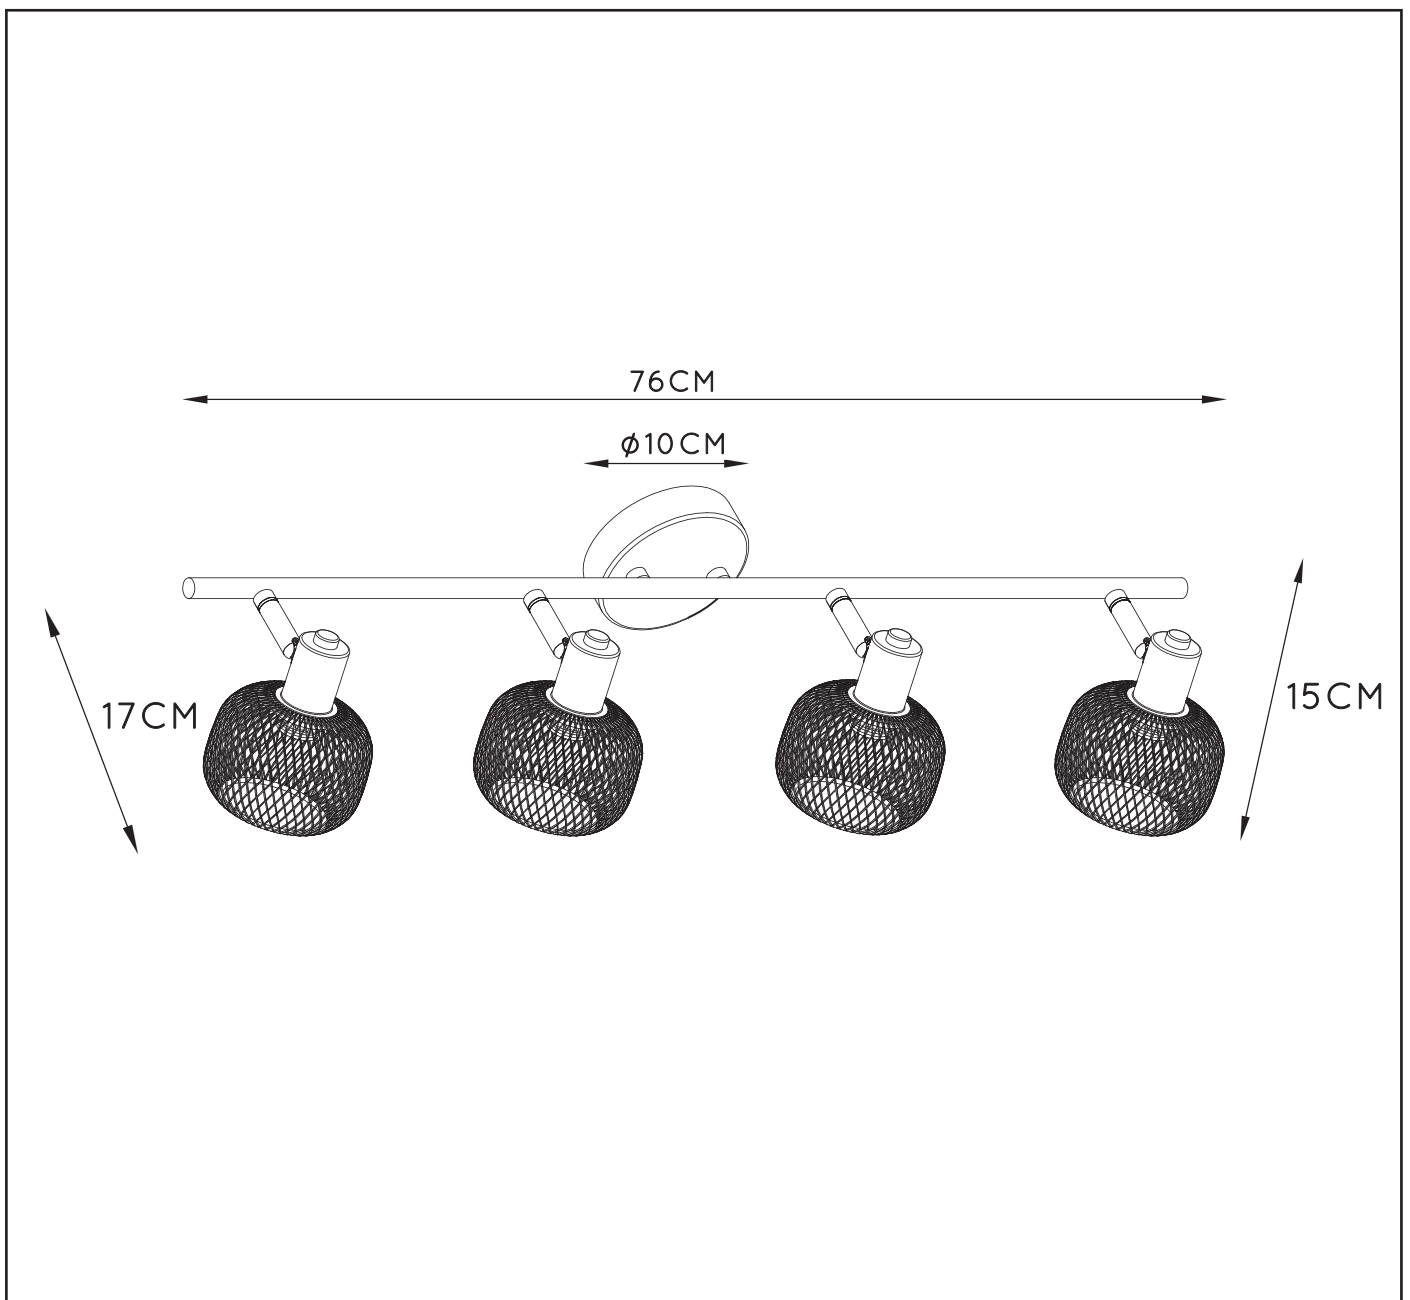

LUCIDE

GENERAL SPECIFICATIONS

**RECOMMENDED LUCIDE
LIGHT SOURCE**

49046/03/62
Light source dimmable : Yes
Light source incl. : No

General

Dimensions LxWxH : 76CM*17cm*15cm
Heigth minimum : -
Heigth maximum : 15cm
Dimensions shade LxWxH : ϕ 10*H7.5
Main material : Metal
Ceiling rose material : Metal
Color : black
Style : Retro
Shape : Rectangle
Weight : 0.8Kg
Warranty : 2 years

Product specifications

Dimmable : Yes
Light direction : around
Adjustable in heigth : No
(Before Installation)
Directional : rotatable and tiltable
Cable :
Cable length : -
Sensor : Without Sensor
Control : Light Switch Control
IP-Class : 20
Electric class : 1
Light source including ? : No
Lamp socket : E14
Light source number : 4
Power requirements : 220-240V~50Hz
Bulb type & maximum wattage : E14 Max 25W

For more specifications of this product please visit
www.lucide.com

MAREN

Item number :77978/04/30

EAN code :5411212771117

LUCIDE

INSTALLATION DRAWING SPECIFICATIONS