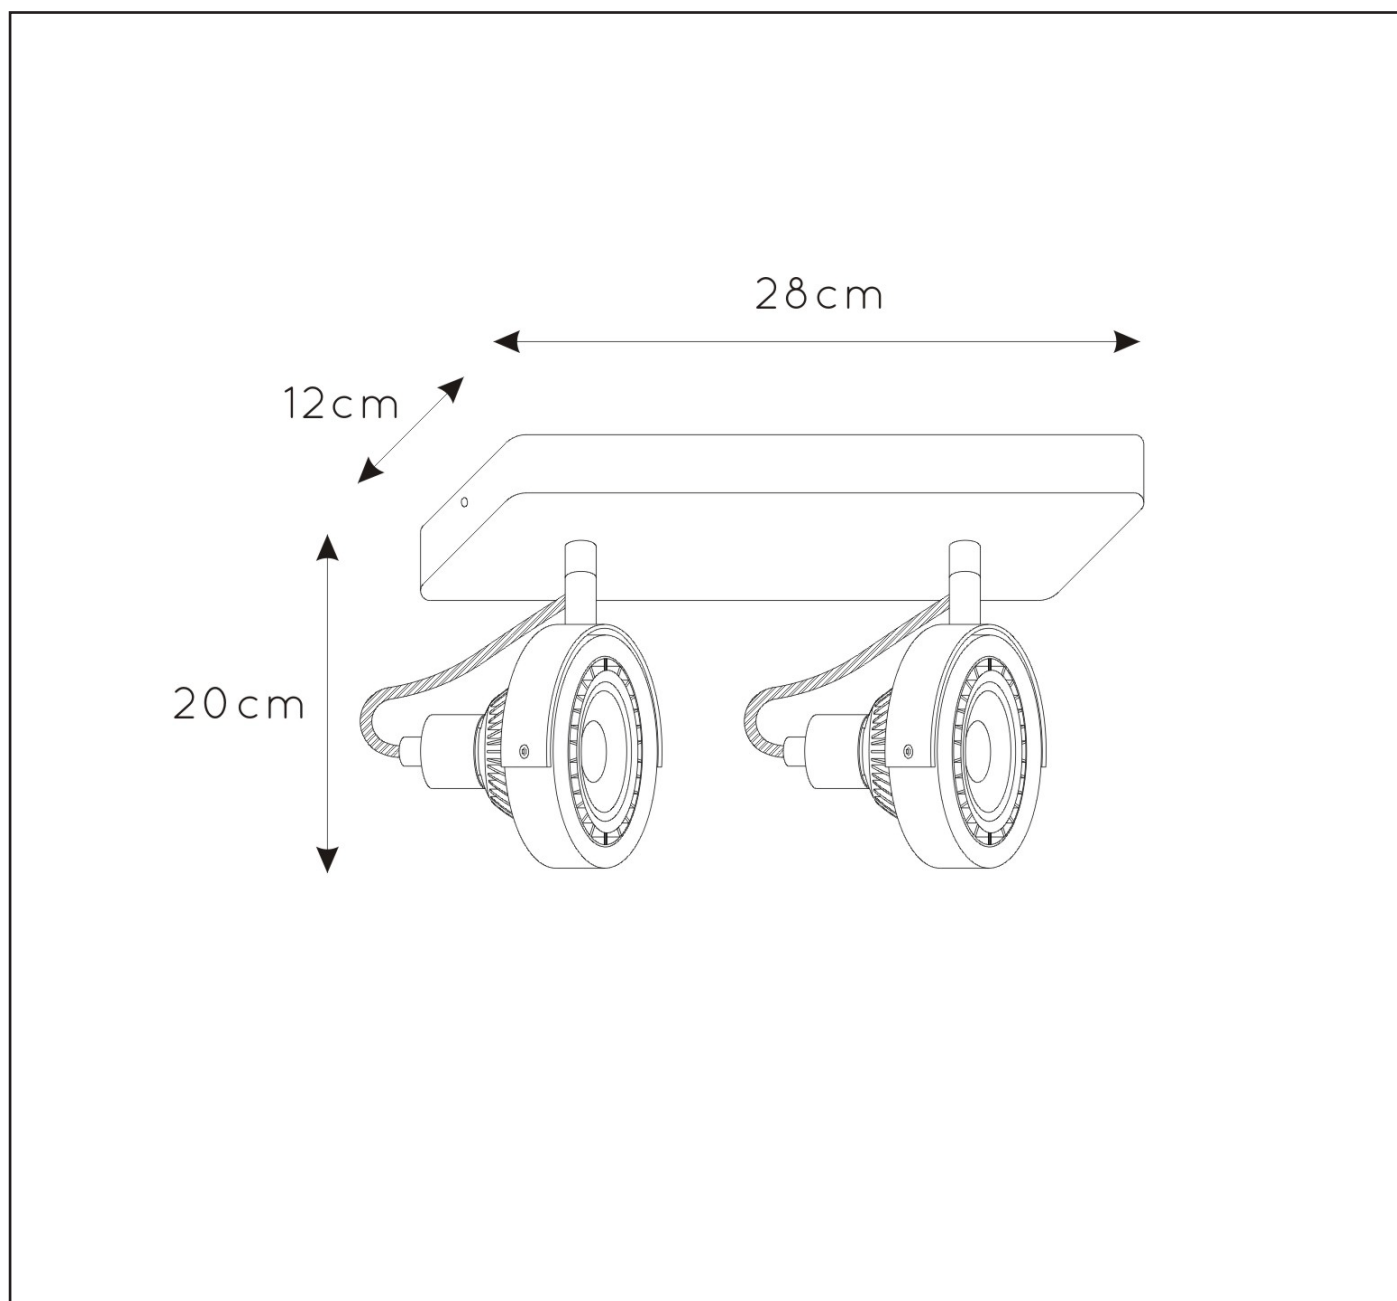

RECOMMENDED LUCIDE LIGHT SOURCE

490 41/12/30

Light source dimmable :
Yes, Dim to warm

Light source incl. : Yes

General

Dimensions LxWxH : 28 cm x 12 cm x 20 cm

Height minimum : -

Height maximum : 20 cm

Dimensions shade LxWxH : cm x cm x cm

Main material : Steel+aluminium

Ceiling rose material : Steel

Color : Sandy black/Sandy white

Style : Modern

Shape : As shown

Weight : 1.7 kg

Warranty : 2 years

Product specifications

Dimmable : Yes

Light direction : Around (Head)

Adjustable in height :

Directional : 330/120 degree

Cable : Yes, Cable on product

Cable length : 15cm

Sensor : Without Sensor

For more specifications of this product please visit
www.lucide.com

TALA LED

Item number:31931/24/3

EAN code : 5411212315717

Item number:31931/24/31

EAN code : 5411212315724

For more specifications, dimensions please visit