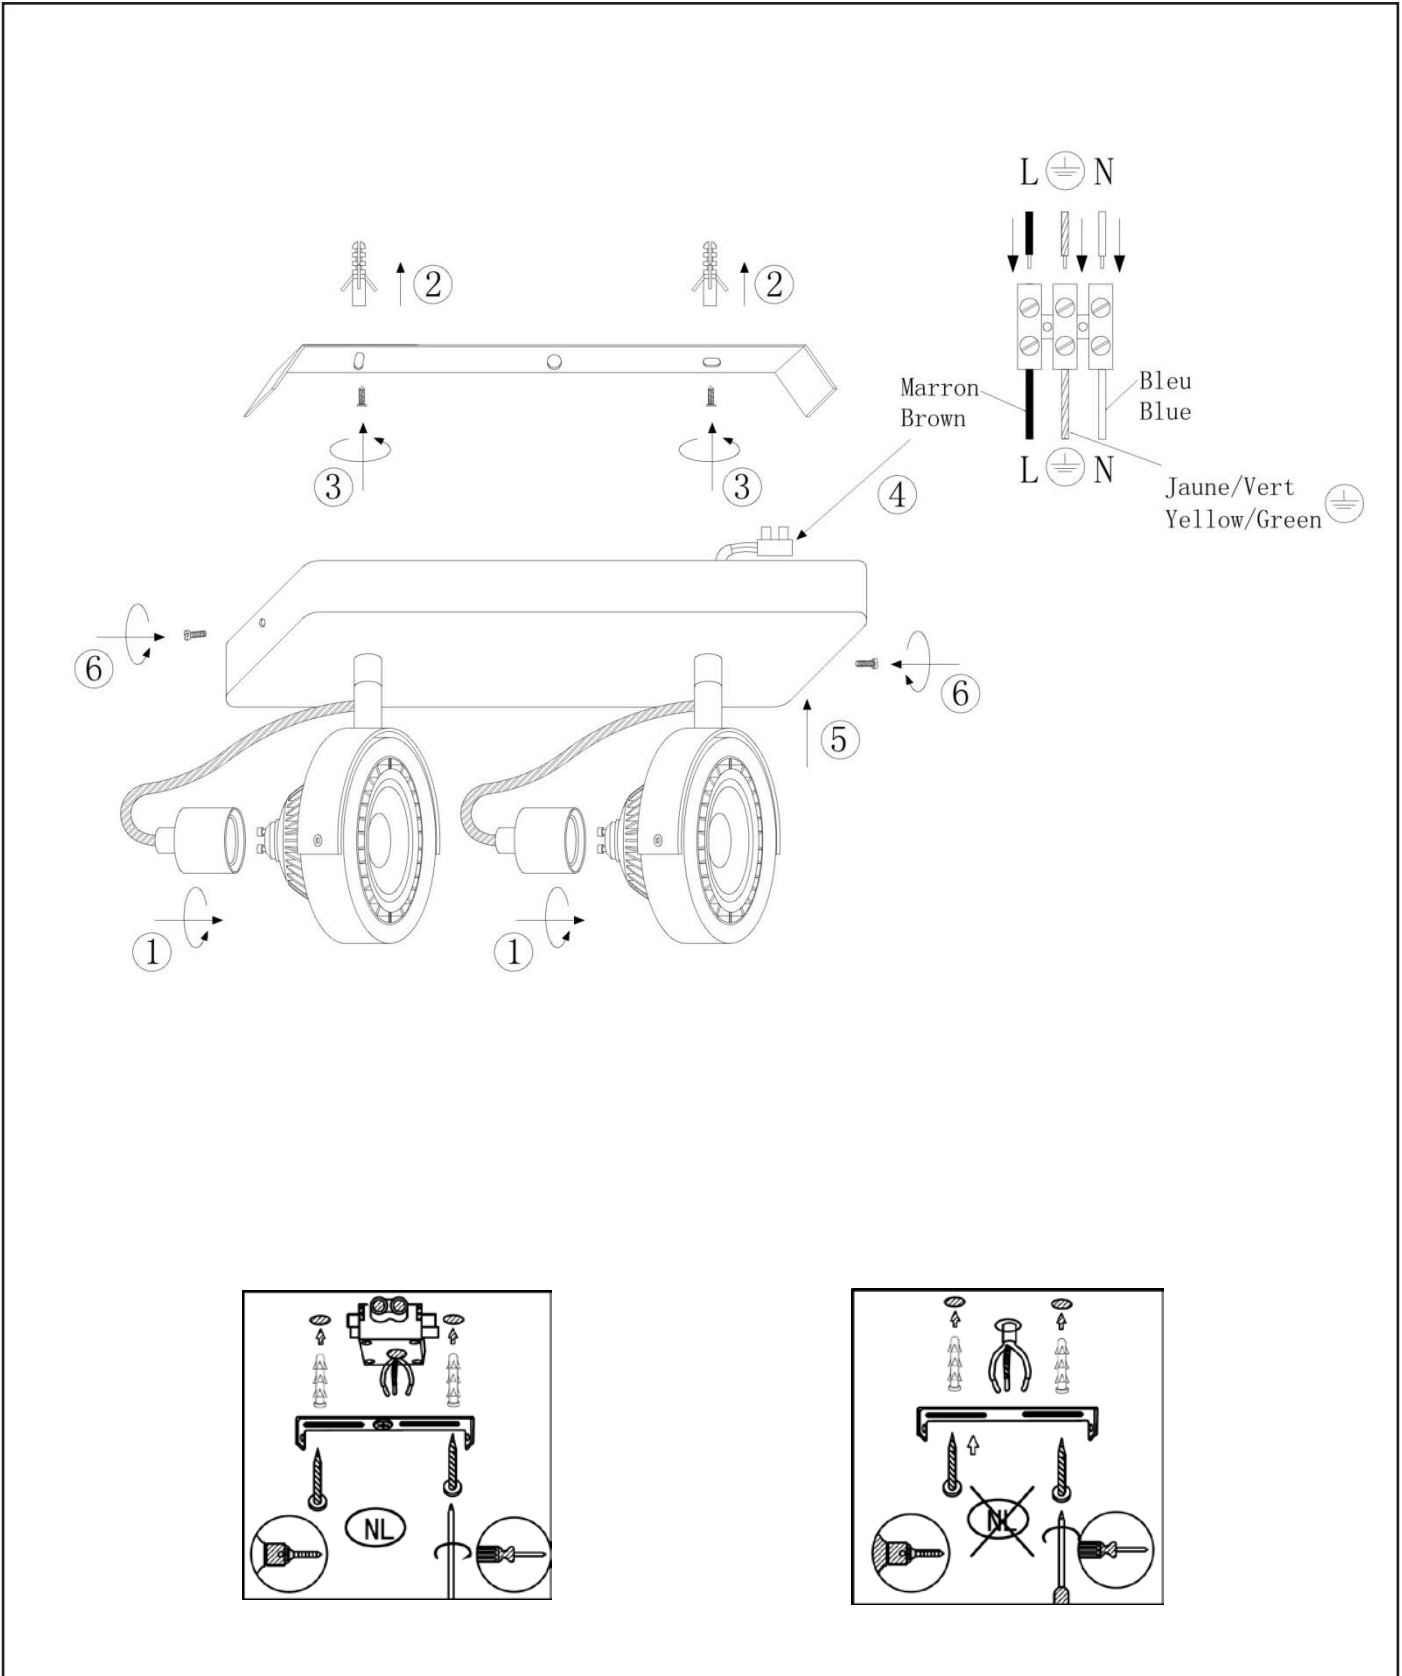

LUCIDE

INSTALLATION DRAWING SPECIFICATIONS

Dit product bevat een lichtbron van energie-efficiëntieklasse A.
Ce produit contient une source lumineuse de classe énergétique A.
This product contains a light source of energy efficiency class A.
Dieses Produkt enthält eine Lichtquelle der Energieeffizienzklasse A.
Ten produkt zawiera ród o wiat a o klasie efektywno ci energetycznej A.