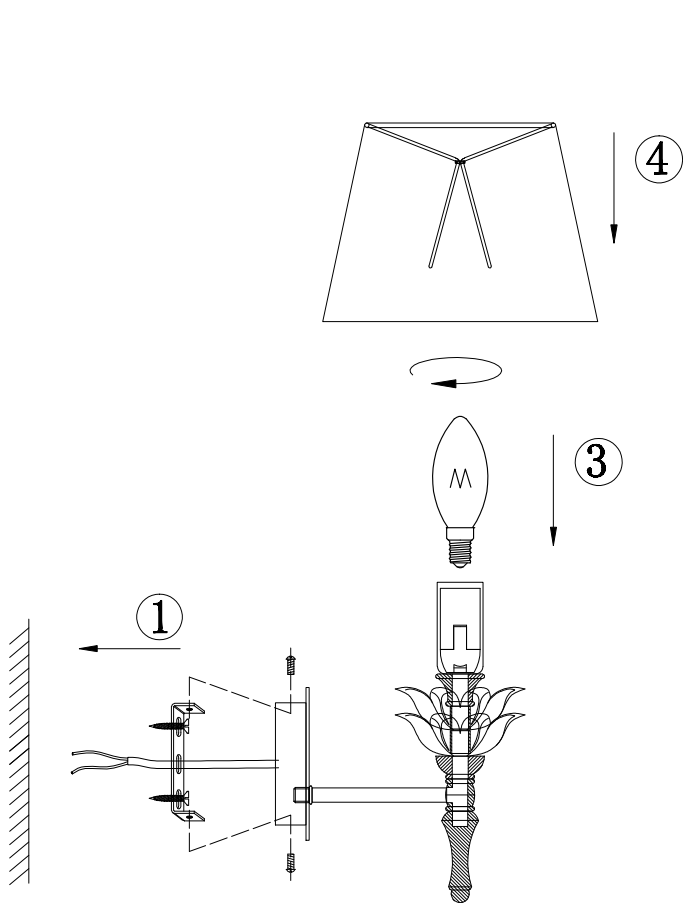

Instruction

H003WL-01MG

1 x E14 (40W)

Model: H003WL-01MG
Collection: House
Series: Barbara

Wall Lamps